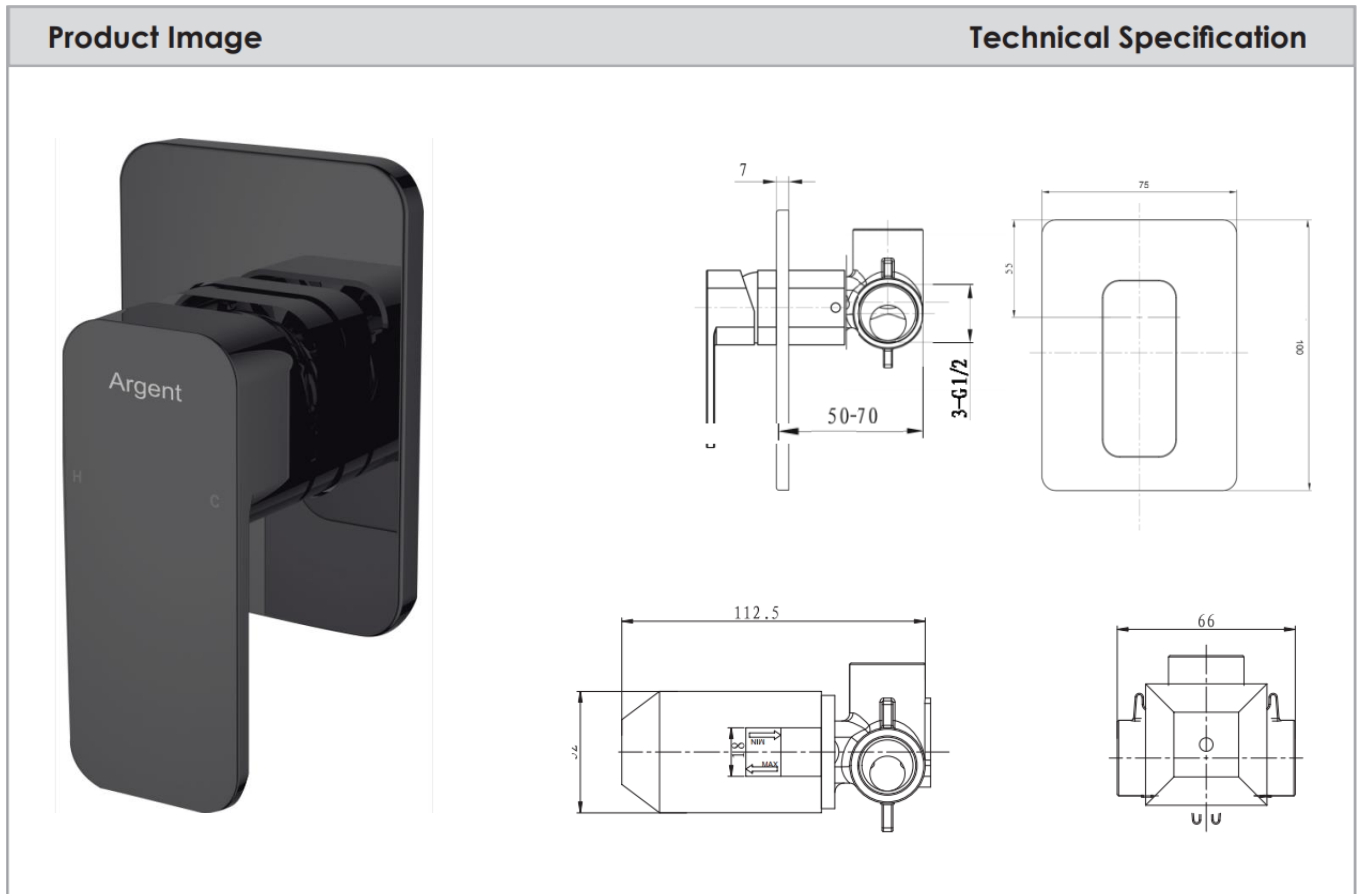

ARGENT

KUBIC SHOWER MIXER – MATTE BLACK

BRAND / MODEL	Argent – Kubic Basin Mixer
FINISH	Matte Black
CODE	SM326637MB / SM320137MB
ADDITIONAL INFORMATION	35mm European ceramic cartridge, 20mm in-wall depth adjustment, Soft square trim plate 110x150mm
WARRANTY	
WELS RATING	