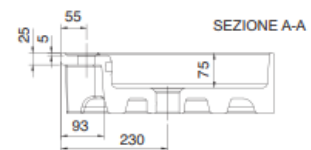

SCARABEO

GEO-R

ROUND BASIN

PATERSON

NEW ZEALAND 1955

BRAND / MODEL GEO R WASH BASIN

FINISH Alpine White

9006 8029-R