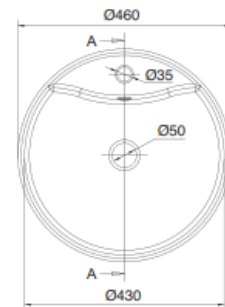

SCARABEO

GEO-R

ROUND BASIN

PATERSON

NEW ZEALAND 1955

BRAND / MODEL GEO R WASH BASIN

FINISH Alpine White

9006 8029-R