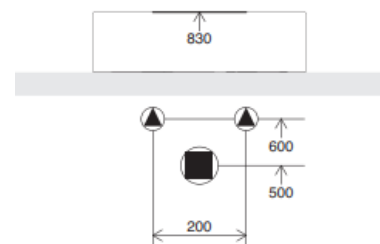

SCARABEO

GEO-R

ROUND BASIN

PATERSON

NEW ZEALAND 1955

BRAND / MODEL GEO R WASH BASIN

FINISH Alpine White

9006 8029-R