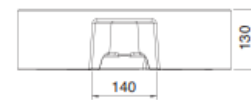

SCARABEO

GEO-R

ROUND BASIN

PATERSON

NEW ZEALAND 1955

BRAND / MODEL GEO R WASH BASIN

FINISH Alpine White

9006 8029-R