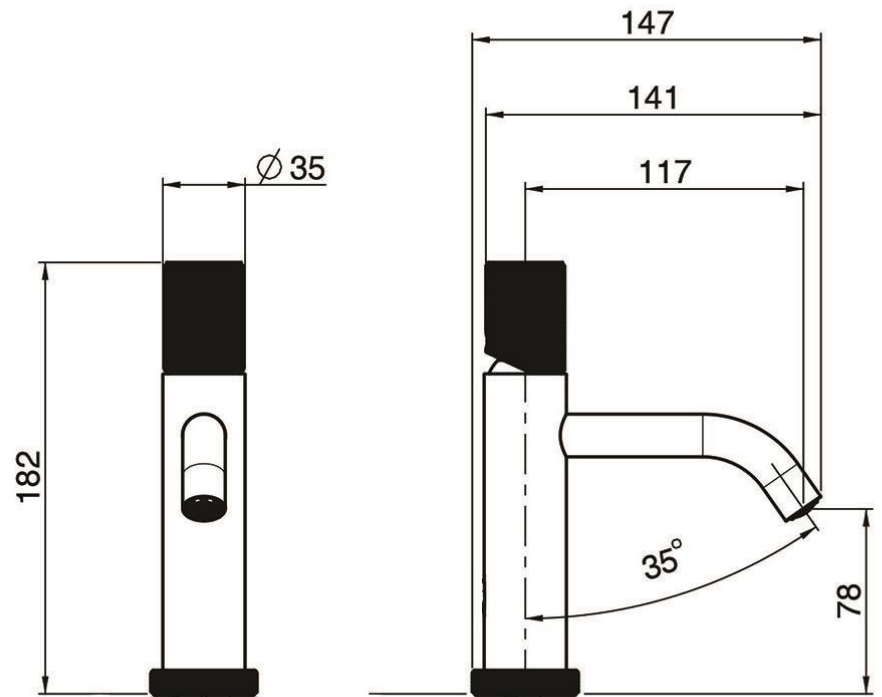

FIMA

SPILLO TECH

KNURLED CHROME BASIN MIXER

PATERSON

NEW ZEALAND 1955

BRAND / MODEL	Fima Spillo Tech – Knurled Chrome Basin Mixer
FINISH	Chrome, Brushed Nickel, Gunmetal, Polished Black, Polished Gold, Brushed Gold.
CODE	F3031XSG
ADDITIONAL INFORMATION	Single Lever Basin Mixer, 182mm Without pop-up waste
WELS RATING	5 Star WELS Rating ; Flow rate: 5 l/min