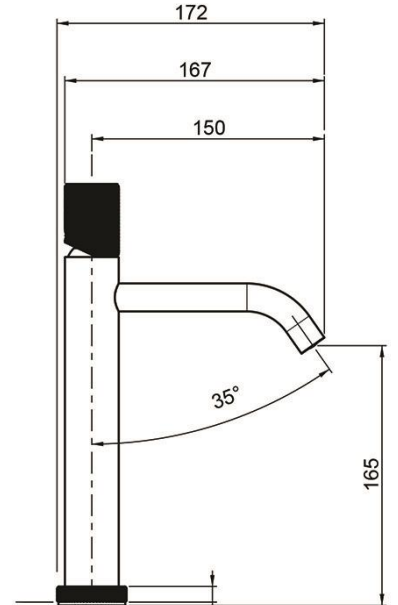

# KNURLED CHROME VESSEL MIXER

PATERSON

NEW ZEALAND 1955

|                               |  |
|-------------------------------|--|
| <b>BRAND / MODEL</b>          | Fima Spillo Tech – Knurled Chrome Vessel Mixer                                 |
| <b>FINISH</b>                 | Chrome, Brushed Nickel, Gunmetal, Polished Black, Polished Gold, Brushed Gold. |
| <b>CODE</b>                   | F3031LXSG  |
| <b>ADDITIONAL INFORMATION</b> | Single Lever Basin Mixer, 269mm Without pop-up waste                           |
| <b>WELS RATING</b>            | 5 Star WELS Rating ; Flow rate: 5 l/min  |