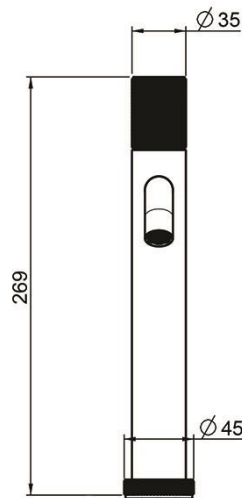

# KNURLED CHROME VESSEL MIXER

PATERSON

NEW ZEALAND 1955

|                               |  |
|-------------------------------|--|
| <b>BRAND / MODEL</b>          | Fima Spillo Tech – Knurled Chrome Vessel Mixer                                 |
| <b>FINISH</b>                 | Chrome, Brushed Nickel, Gunmetal, Polished Black, Polished Gold, Brushed Gold. |
| <b>CODE</b>                   | F3031LXSG  |
| <b>ADDITIONAL INFORMATION</b> | Single Lever Basin Mixer, 269mm Without pop-up waste                           |
| <b>WELS RATING</b>            | 5 Star WELS Rating ; Flow rate: 5 l/min  |