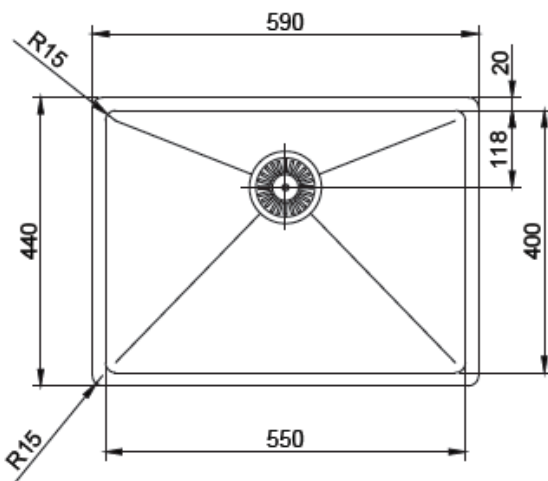

NIVITO

CUBE 700

STAINLESS STEEL SINK

- sound damp
 

 premium finish
- 18G  
1,2mm steel
 

 handmade
- Tap color match
 

 R15  
easy cleaning

<b>BRAND/MODEL</b>	Nivito Cube 700 – Stainless Steel Sink
<b>CODE</b>	CU-550-150 / CU-550-140
<b>MATERIAL</b>	Brass or Copper
<b>DIMENSIONS</b>	740 x 440
<b>SPECIFICATIONS</b>	18G, 1.2mm Steel, Sound Damp, R 15 Easy Cleaning, Handmade, Tap Colour Match, Premium Finish