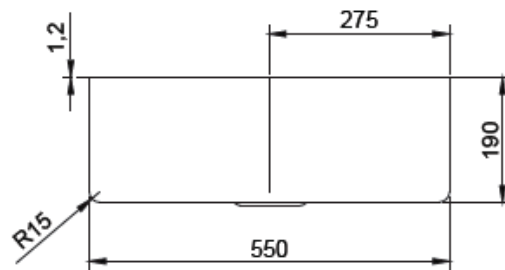

NIVITO

CUBE 700

STAINLESS STEEL SINK

- sound damp
 

 premium finish
- 18G  
1,2mm steel
 

 handmade
- Tap color match
 

 R15  
easy cleaning

<b>BRAND/MODEL</b>	Nivito Cube 700 – Stainless Steel Sink
<b>CODE</b>	CU-550-150 / CU-550-140
<b>MATERIAL</b>	Brass or Copper
<b>DIMENSIONS</b>	740 x 440
<b>SPECIFICATIONS</b>	18G, 1.2mm Steel, Sound Damp, R 15 Easy Cleaning, Handmade, Tap Colour Match, Premium Finish