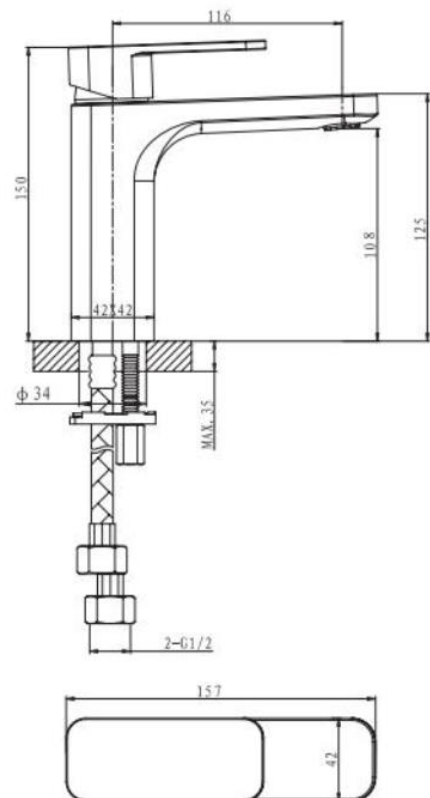

ARGENT

KUBIC BASIN MIXER

Product Image

Technical Specification

<b>BRAND / MODEL</b>	Argent Kubic Basin Mixer
<b>CODE</b>	BM226601RG
<b>SPECIFICATIONS</b>	6Lpm, 35mm European ceramic cartridge, Quality PEX connection hoses, Superior flow regulator
<b>WELS RATING</b>	5 Star