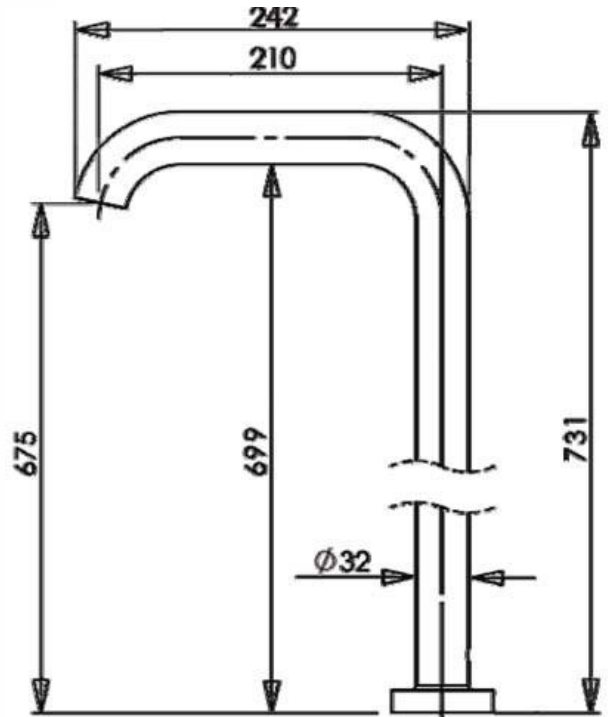

**WATERFORME**

**FREESTANDING SPOUT**

<b>BRAND / MODEL</b>	WaterForme – Chrome Floormounted Spout
<b>FINISH</b>	Polished Chrome
<b>CODE</b>	91308