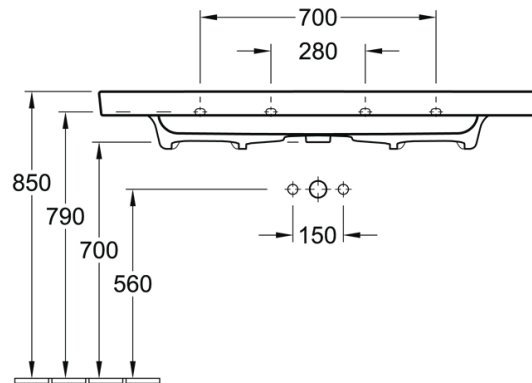

VILLEROY & BOCH

SUBWAY 2.0

VANITY BASIN

PATERSON

NEW ZEALAND 1955

BRAND / MODEL	Villeroy & Boch Subway 2.0 – Vanity Basin
CODE	7176 D2 01
SPECIFICATIONS	2 Tap Hole
DIMENSIONS	1300 x 470mm
ADDITIONAL INFORMATION	Pedestal Product Code: 5243 00 01 ; Trap Cover Product Code: 5244 00 01
WARRANTY	5 Years*