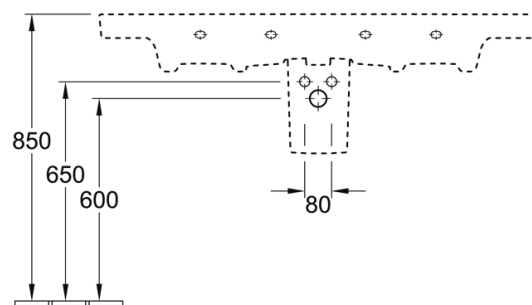

VILLEROY & BOCH

SUBWAY 2.0

VANITY BASIN

PATERSON

NEW ZEALAND 1955

BRAND / MODEL	Villeroy & Boch Subway 2.0 – Vanity Basin
CODE	7176 D2 01
SPECIFICATIONS	2 Tap Hole
DIMENSIONS	1300 x 470mm
ADDITIONAL INFORMATION	Pedestal Product Code: 5243 00 01 ; Trap Cover Product Code: 5244 00 01
WARRANTY	5 Years*