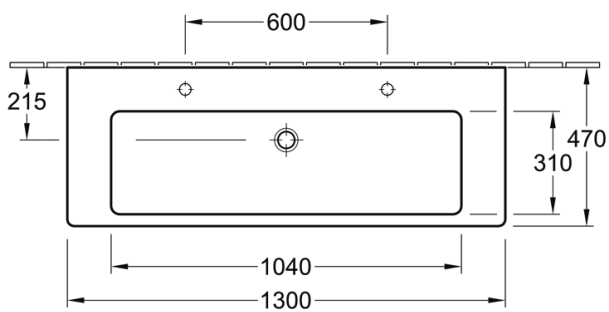

VILLEROY & BOCH

SUBWAY 2.0

VANITY BASIN

PATERSON

NEW ZEALAND 1955

BRAND / MODEL	Villeroy & Boch Subway 2.0 – Vanity Basin
CODE	7176 D2 01
SPECIFICATIONS	2 Tap Hole
DIMENSIONS	1300 x 470mm
ADDITIONAL INFORMATION	Pedestal Product Code: 5243 00 01 ; Trap Cover Product Code: 5244 00 01
WARRANTY	5 Years*