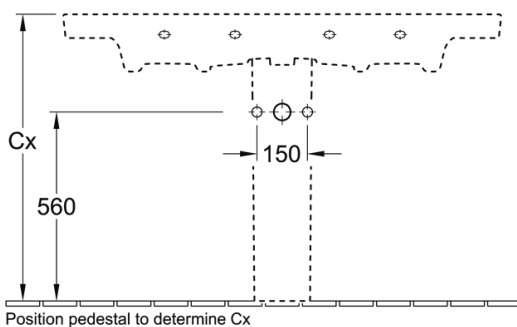

VILLEROY & BOCH

SUBWAY 2.0

VANITY BASIN

PATERSON

NEW ZEALAND 1955

BRAND / MODEL	Villeroy & Boch Subway 2.0 – Vanity Basin
CODE	7176 D2 01
SPECIFICATIONS	2 Tap Hole
DIMENSIONS	1300 x 470mm
ADDITIONAL INFORMATION	Pedestal Product Code: 5243 00 01 ; Trap Cover Product Code: 5244 00 01
WARRANTY	5 Years*