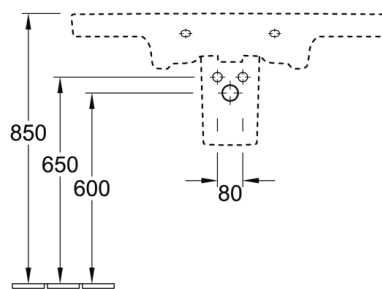

VILLEROY & BOCH

SUBWAY 2.0

VANITY BASIN

PATERSON

NEW ZEALAND 1955

Position pedestal to determine Cx

BRAND / MODEL	Villeroy & Boch Subway 2.0 – Vanity Basin
CODE	7175 A0 01
DIMENSIONS	1000mm x 470mm
ADDITIONAL INFORMATION	Pedestal Product Code: 5243 00 01 ; Trap Cover Product Code: 5244 00 01
WARRANTY	5 Years*