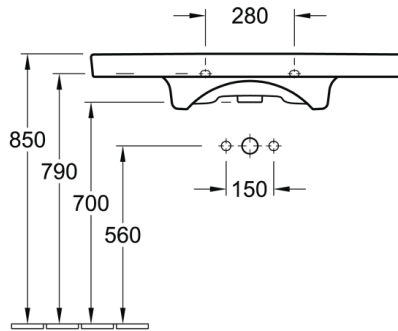

VILLEROY & BOCH

SUBWAY 2.0

VANITY BASIN

PATERSON

NEW ZEALAND 1955

Position pedestal to determine Cx

BRAND / MODEL	Villeroy & Boch Subway 2.0 – Vanity Basin
CODE	7175 A0 01
DIMENSIONS	1000mm x 470mm
ADDITIONAL INFORMATION	Pedestal Product Code: 5243 00 01 ; Trap Cover Product Code: 5244 00 01
WARRANTY	5 Years*