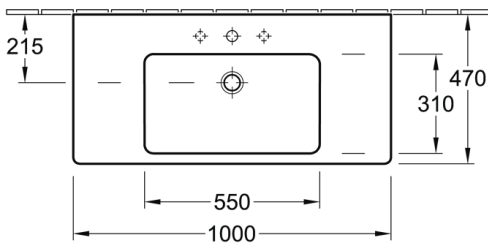

VILLEROY & BOCH

SUBWAY 2.0

VANITY BASIN

PATERSON

NEW ZEALAND 1955

Position pedestal to determine Cx

BRAND / MODEL	Villeroy & Boch Subway 2.0 – Vanity Basin
CODE	7175 A0 01
DIMENSIONS	1000mm x 470mm
ADDITIONAL INFORMATION	Pedestal Product Code: 5243 00 01 ; Trap Cover Product Code: 5244 00 01
WARRANTY	5 Years*