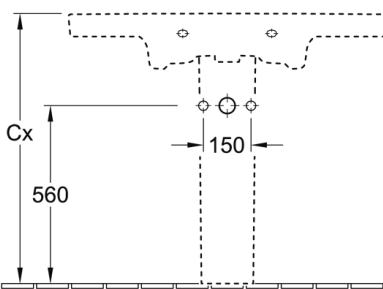

VILLEROY & BOCH

SUBWAY 2.0

VANITY BASIN

PATERSON

NEW ZEALAND 1955

Position pedestal to determine Cx

BRAND / MODEL	Villeroy & Boch Subway 2.0 – Vanity Basin
CODE	7175 A0 01
DIMENSIONS	1000mm x 470mm
ADDITIONAL INFORMATION	Pedestal Product Code: 5243 00 01 ; Trap Cover Product Code: 5244 00 01
WARRANTY	5 Years*