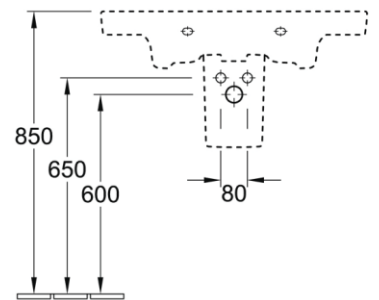

VILLEROY & BOCH

SUBWAY 2.0

VANITY BASIN

PATERSON

NEW ZEALAND 1955

BRAND / MODEL	Villeroy & Boch Subway 2.0 – Vanity Basin
CODE	7175 80 01
DIMENSIONS	800mm x 470mm
ADDITIONAL INFORMATION	Pedestal Product Code: 5243 00 01 ; Trap Cover Product Code: 5244 00 01
WARRANTY	5 Years*