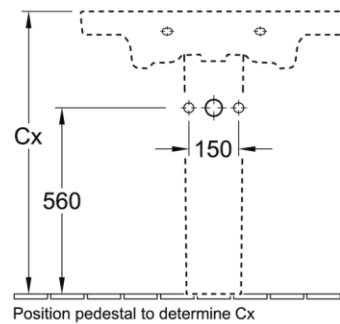

VILLEROY & BOCH

SUBWAY 2.0

VANITY BASIN

PATERSON

NEW ZEALAND 1955

BRAND / MODEL	Villeroy & Boch Subway 2.0 – Vanity Basin
CODE	7175 80 01
DIMENSIONS	800mm x 470mm
ADDITIONAL INFORMATION	Pedestal Product Code: 5243 00 01 ; Trap Cover Product Code: 5244 00 01
WARRANTY	5 Years*