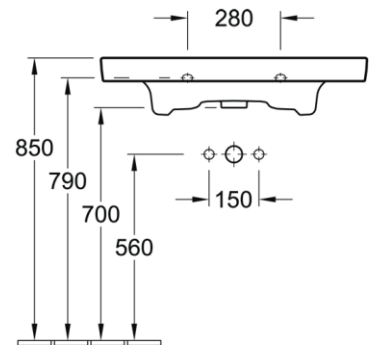

VILLEROY & BOCH

SUBWAY 2.0

VANITY BASIN

PATERSON

NEW ZEALAND 1955

BRAND / MODEL	Villeroy & Boch Subway 2.0 – Vanity Basin
CODE	7175 80 01
DIMENSIONS	800mm x 470mm
ADDITIONAL INFORMATION	Pedestal Product Code: 5243 00 01 ; Trap Cover Product Code: 5244 00 01
WARRANTY	5 Years*