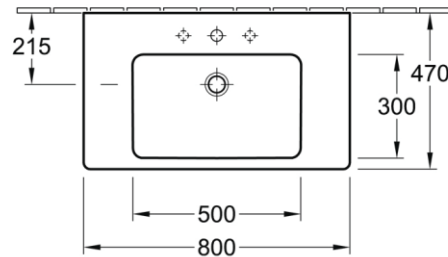

VILLEROY & BOCH

SUBWAY 2.0

VANITY BASIN

PATERSON

NEW ZEALAND 1955

BRAND / MODEL	Villeroy & Boch Subway 2.0 – Vanity Basin
CODE	7175 80 01
DIMENSIONS	800mm x 470mm
ADDITIONAL INFORMATION	Pedestal Product Code: 5243 00 01 ; Trap Cover Product Code: 5244 00 01
WARRANTY	5 Years*