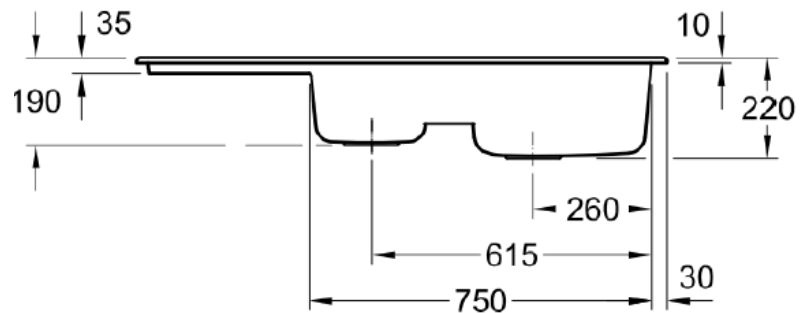

VILLEROY & BOCH

SUBWAY 80

KITCHEN SINK — BUILT IN BOWL

<b>BRAND / MODEL</b>	Villeroy & Boch Subway 80 – Kitchen sink – Built-In Bowl
<b>CODE</b>	6726 01 R1
<b>DIMENSIONS</b>	1160 x 510mm
<b>WEIGHT</b>	29.4 kg
<b>SPECIFICATIONS</b>	Includes Waste System Basket Strainer. The sink is reversible, 2 Basins - closeable
<b>INSTALLATION</b>	For surface-mounted installation. Required size of worktop: 113 x 48cm. Minimum width of undersink cabinet: 80cm. 2 Prescored holes for fittings.