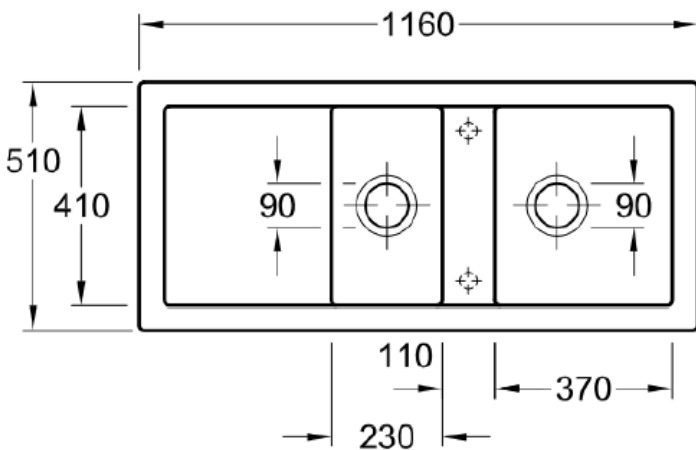

VILLEROY & BOCH

SUBWAY 80

KITCHEN SINK — BUILT IN BOWL

<b>BRAND / MODEL</b>	Villeroy & Boch Subway 80 – Kitchen sink – Built-In Bowl
<b>CODE</b>	6726 01 R1
<b>DIMENSIONS</b>	1160 x 510mm
<b>WEIGHT</b>	29.4 kg
<b>SPECIFICATIONS</b>	Includes Waste System Basket Strainer. The sink is reversible, 2 Basins - closeable
<b>INSTALLATION</b>	For surface-mounted installation. Required size of worktop: 113 x 48cm. Minimum width of undersink cabinet: 80cm. 2 Prescored holes for fittings.