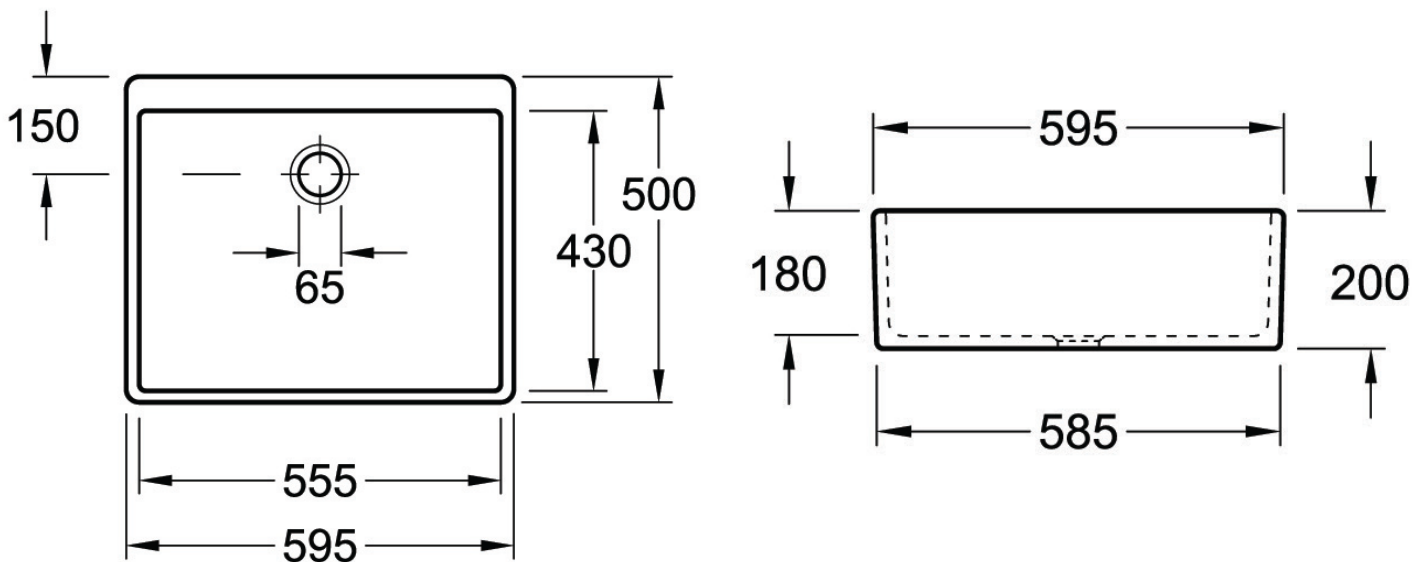

VILLEROY & BOCH

OMNIA PRO

BUTLER SINK

<b>BRAND/MODEL</b>	Villeroy & Boch Omnia Pro – Butler Sink
<b>CODE</b>	6322 90 01
<b>DIMENSIONS</b>	595 x 500 x 200mm
<b>WARRANTY</b>	5 Years*
<b>ADDITIONAL INFORMATION</b>	Supplied with basket waste. Suitable for waste disposal unit.