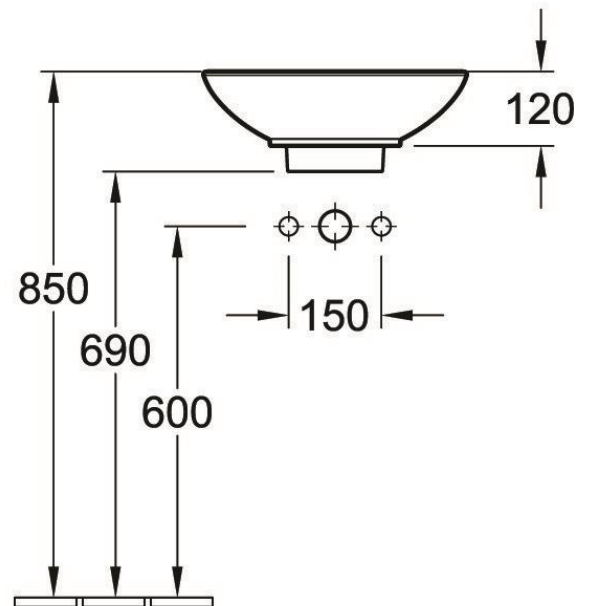

VILLEROY & BOCH

LOOP & FRIENDS

SURFACE-MOUNTED WASHBASIN

PATERSON

NEW ZEALAND 1955

| | |
|----------------------|---|
| BRAND / MODEL | Villeroy & Boch Artis – Surface-Mounted Washbasin |
| FINISH | Color: White |
| CODE | 5144 00 01 |
| DIMENSIONS | 430mm x 430mm Round |
| WARRANTY | 4 Years* |