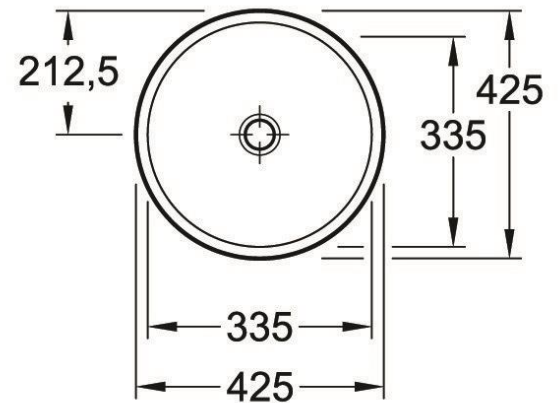

VILLEROY & BOCH

LOOP & FRIENDS

SURFACE-MOUNTED WASHBASIN

PATERSON

NEW ZEALAND 1955

| | |
|----------------------|---|
| BRAND / MODEL | Villeroy & Boch Artis – Surface-Mounted Washbasin |
| FINISH | Color: White |
| CODE | 5144 00 01 |
| DIMENSIONS | 430mm x 430mm Round |
| WARRANTY | 4 Years* |