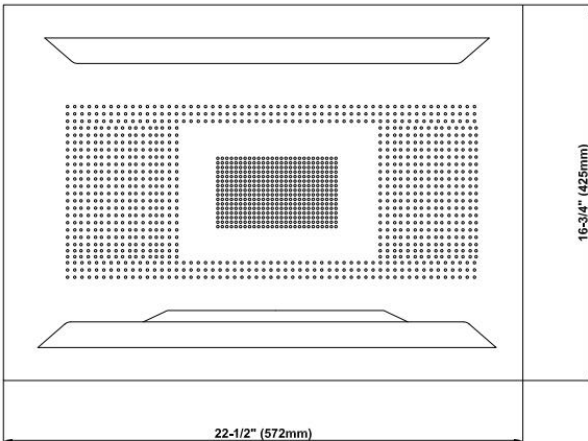

GRAFF

AQUASENSE

MULTIFUNCTION RAINSHOWER

PATERSON

NEW ZEALAND 1955

G1/2"

24l/min. /
46l/min.

37l/min.

Finishes

Polished Steel

BRAND / MODEL	Graff Aquasense – Multifunction Shower
FINISH	Polished Steel
CODE	5105120PS