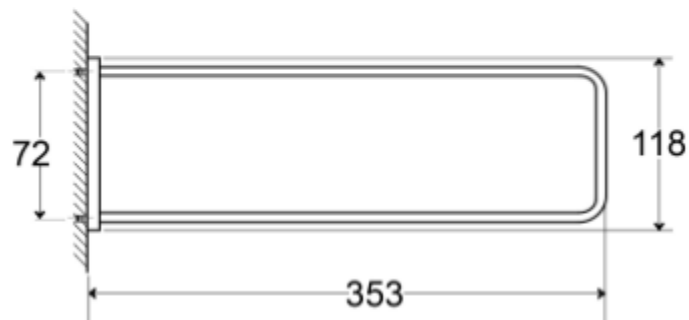

STEINBERG

450 SERIES

TOWEL HOLDER

BRAND / MODEL	Steinberg 450 Series – Towel Holder
CODE	450 2550
MATERIAL/COLOURS	Chrome