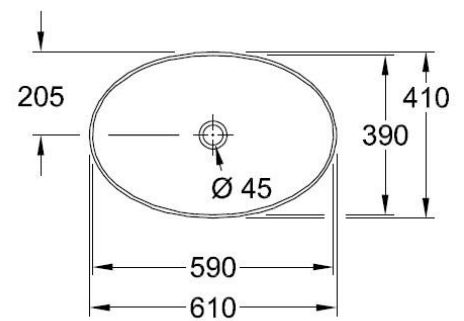

VILLEROY & BOCH

ARTIS

OVAL BASIN

PATERSON

NEW ZEALAND 1955

BRAND / MODEL	Villeroy & Boch Artis – Oval Basin
FINISH	Color: White ; Material: TitanCeram
DESCRIPTION	TitanCeram, CeramicPlus, Furniture Programme LEGATO to match
CODE	4198 61 01
DIMENSIONS	610mm x 410mm
WEIGHT	10.65kg
TAP FITTING/TAP HOLE REMARK	For wall-mounted washbasin mixers or tall pillar tap fittings, without tap hole area
OVERFLOW REMARK	Without overflow, please note: unclosable outlet valve must be used with models without overflow