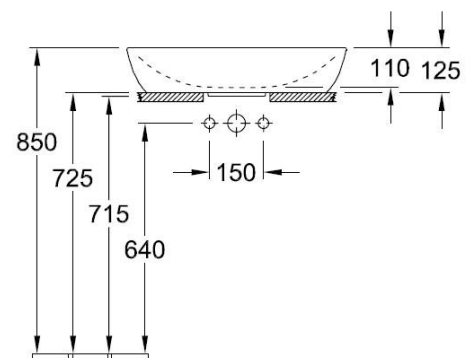

VILLEROY & BOCH

ARTIS

OVAL BASIN

PATERSON

NEW ZEALAND 1955

BRAND / MODEL	Villeroy & Boch Artis – Oval Basin
FINISH	Color: White ; Material: TitanCeram
DESCRIPTION	TitanCeram, CeramicPlus, Furniture Programme LEGATO to match
CODE	4198 61 01
DIMENSIONS	610mm x 410mm
WEIGHT	10.65kg
TAP FITTING/TAP HOLE REMARK	For wall-mounted washbasin mixers or tall pillar tap fittings, without tap hole area
OVERFLOW REMARK	Without overflow, please note: unclosable outlet valve must be used with models without overflow