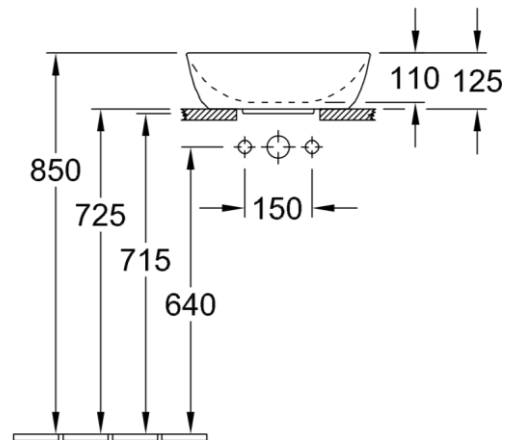

VILLEROY & BOCH

ARTIS

SURFACE-MOUNTED WASHBASIN

PATERSON

NEW ZEALAND 1955

COLOURS

Mustard	417841BCT5	4051202544416
Full Moon	417841BCT6	4051202544423
French Linen	417841BCT7	4051202544430
Coal Black	417841BCT8	4051202544447
Fog	417841BCW0	51202544300
Frost	417841BCW1	4051202544317
Ocean	417841BCW2	51202544324
Mint	417841BCW3	4051202544331
Sencha	417841BCW4	51202544348
Cedar	417841BCW5	4051202544355
White Alpin CeramicPlus	417841R1	4051202347079
	417841R2	4051202347086
Star White CeramicPlus		
White Alpin	41784101	
Powder	417841BCT0	4051202382995
		4051202544362
Ballet	417841BCT1	4051202544379
Rose	417841BCT2	4051202544386

417841

BRAND / MODEL	Villeroy & Boch Artis – Surface-Mounted Washbasin Artis
FINISH	Color: White ; Material: TitanCeram
DESCRIPTION	TitanCeram, CeramicPlus, Furniture Programme LEGATO to match
CODE	4178 41 01
DIMENSIONS	410mm x 410mm
WEIGHT	8.1kg
TAP FITTING/TAP HOLE REMARK	For wall-mounted washbasin mixers or tall pillar tap fittings, without tap hole area
OVERFLOW REMARK	Without overflow, please note: unclosable outlet valve must be used with models without overflow