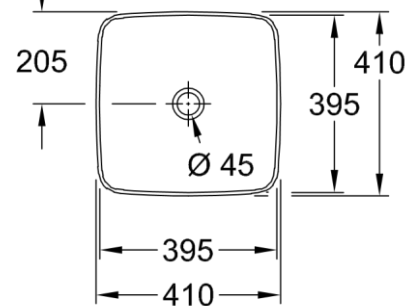

417841

BRAND / MODEL	Villeroy & Boch Artis – Surface-Mounted Washbasin Artis
FINISH	Color: White ; Material: TitanCeram
DESCRIPTION	TitanCeram, CeramicPlus, Furniture Programme LEGATO to match
CODE	4178 41 01
DIMENSIONS	410mm x 410mm
WEIGHT	8.1kg
TAP FITTING/TAP HOLE REMARK	For wall-mounted washbasin mixers or tall pillar tap fittings, without tap hole area
OVERFLOW REMARK	Without overflow, please note: unclosable outlet valve must be used with models without overflow