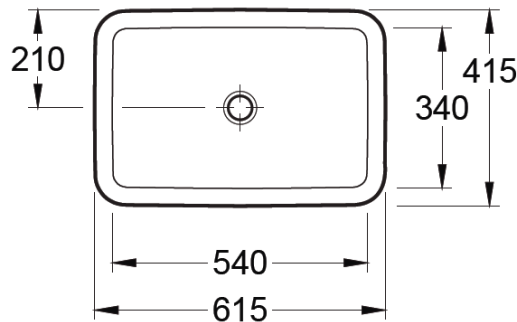

VILLEROY & BOCH

ARCHITECTURA

UNDER COUNTER WASHBASIN RECTANGLE

PATERSON

NEW ZEALAND 1955

BRAND / MODEL	Villeroy & Boch Architectura – Under counter Washbasin Oval
CODE	4177 60 01
DIMENSIONS	540mm x 340mm
WARRANTY	5 Years*