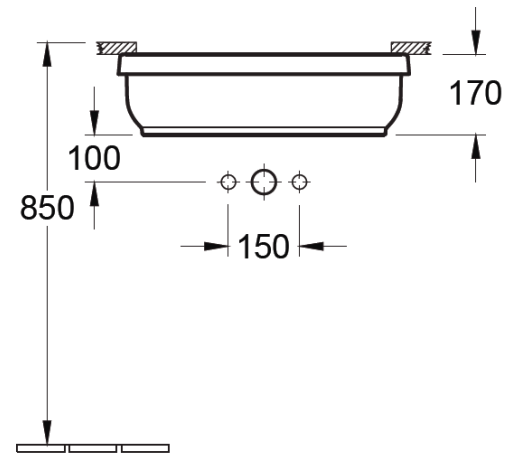

VILLEROY & BOCH

ARCHITECTURA

UNDER COUNTER WASHBASIN RECTANGLE

PATERSON

NEW ZEALAND 1955

BRAND / MODEL	Villeroy & Boch Architectura – Under counter Washbasin Oval
CODE	4177 60 01
DIMENSIONS	540mm x 340mm
WARRANTY	5 Years*