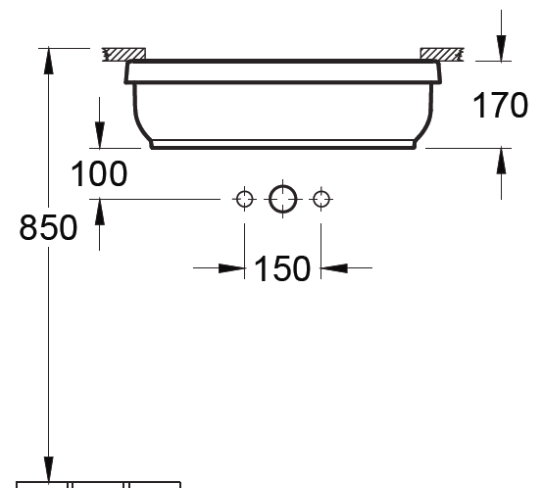

VILLEROY & BOCH

ARCHITECTURA

UNDER COUNTER WASHBASIN OVAL

PATERSON

NEW ZEALAND 1955

BRAND / MODEL	Villeroy & Boch Architectura – Under counter Washbasin Oval
CODE	4176 60 01
DIMENSIONS	540mm x 340mm
WARRANTY	5 Years*