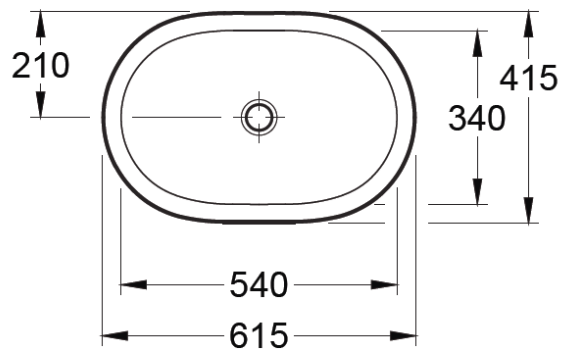

VILLEROY & BOCH

ARCHITECTURA

UNDER COUNTER WASHBASIN OVAL

PATERSON

NEW ZEALAND 1955

BRAND / MODEL	Villeroy & Boch Architectura – Under counter Washbasin Oval
CODE	4176 60 01
DIMENSIONS	540mm x 340mm
WARRANTY	5 Years*