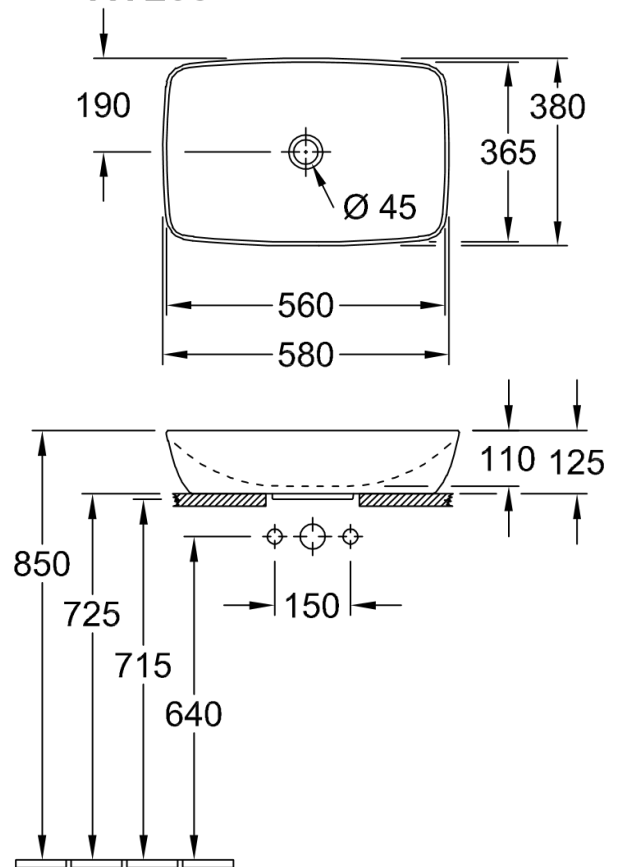

VILLEROY & BOCH

ARTIS

SURFACE-MOUNTED WASHBASIN

PATERSON

NEW ZEALAND 1955

COLOURS

White Alpin	41725801	4051202383008
Powder	417258BCT0	4051202544218
Ballet	417258BCT1	4051202544225
Rose	417258BCT2	4051202544232
Macaroon	417258BCT3	4051202544249
Lemon	417258BCT4	4051202544256
Mustard	417258BCT5	4051202544263
Full Moon	417258BCT6	4051202544270
French Linen	417258BCT7	4051202544287
Coal Black	417258BCT8	4051202544294
Fog	417258BCW0	4051202544157
Frost	417258BCW1	4051202544164
Ocean	417258BCW2	4051202544171
Mint	417258BCW3	4051202544188
Sencha	417258BCW4	4051202544195
Cedar	417258BCW5	4051202544201
White Alpin CeramicPlus	417258R1	4051202347055
Star White CeramicPlus	417258R2	4051202347062

417258

BRAND / MODEL	Villeroy & Boch Artis – Surface-Mounted Washbasin
FINISH	Color: White ; Material: TitanCeram
DESCRIPTION	TitanCeram, CeramicPlus, Furniture Programme LEGATO to match
CODE	4172 58 01
DIMENSIONS	580mm x 380mm
WEIGHT	10.7kg
TAP FITTING/TAP HOLE REMARK	For wall-mounted washbasin mixers or tall pillar tap fittings, without tap hole area
OVERFLOW REMARK	Without overflow, please note: unclosable outlet valve must be used with models without overflow