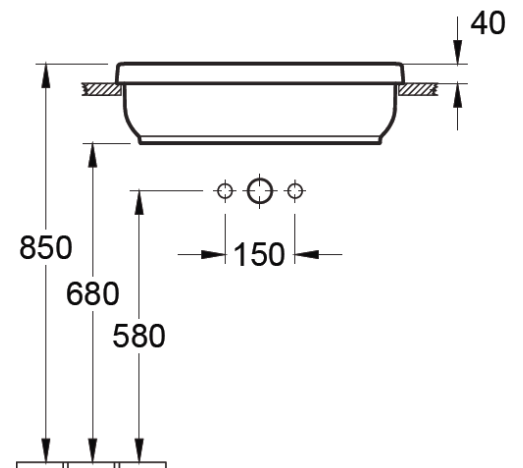

VILLEROY & BOCH

ARCHITECTURA

DROP-IN WASHBASIN OVAL

PATERSON

NEW ZEALAND 1955

BRAND / MODEL	Villeroy & Boch Architectura – Drop-in Washbasin
CODE	4166 60 01
DIMENSIONS	615mm x 415mm
WARRANTY	5 Years*