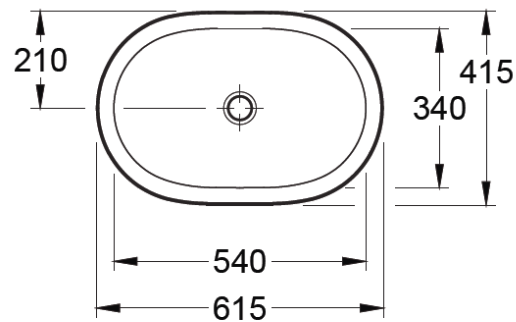

VILLEROY & BOCH

ARCHITECTURA

DROP-IN WASHBASIN OVAL

PATERSON

NEW ZEALAND 1955

BRAND / MODEL	Villeroy & Boch Architectura – Drop-in Washbasin
CODE	4166 60 01
DIMENSIONS	615mm x 415mm
WARRANTY	5 Years*