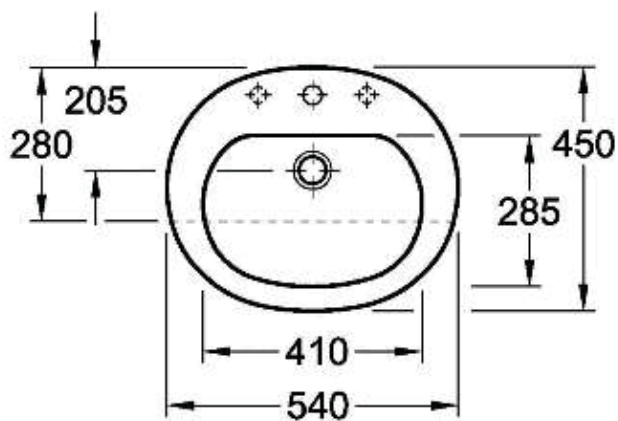

VILLEROY & BOCH

O.NOVO

SEMI-RECESSED BASIN

PATERSON

NEW ZEALAND 1955

BRAND / MODEL	Villeroy & Boch O.novo – Semi Recessed Basin
FINISH	Color: White
CODE	4160 55 01
DIMENSIONS	540mm x 450mm
WARRANTY	5 Years*