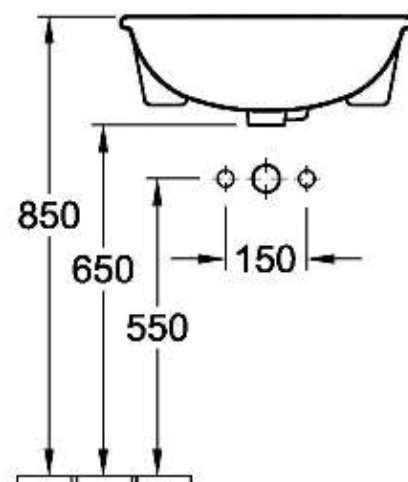

VILLEROY & BOCH

O.NOVO

SEMI-RECESSED BASIN

PATERSON

NEW ZEALAND 1955

BRAND / MODEL	Villeroy & Boch O.novo – Semi Recessed Basin
FINISH	Color: White
CODE	4160 55 01
DIMENSIONS	540mm x 450mm
WARRANTY	5 Years*