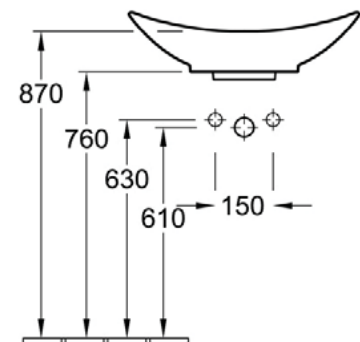

### SURFACE MOUNTED BASIN

PATERSON

NEW ZEALAND 1955

610 x 360mm  
Castanea pattern

Product Code: 4110 60 3R

<b>BRAND / MODEL</b>	Villeroy & Boch My Nature – Surface Mounted Basin
<b>FINISH</b>	Color: White ; Optional Castanea Pattern
<b>CODE</b>	4110 60 R1
<b>DIMENSIONS</b>	610mm x 360mm
<b>WARRANTY</b>	5 Years*