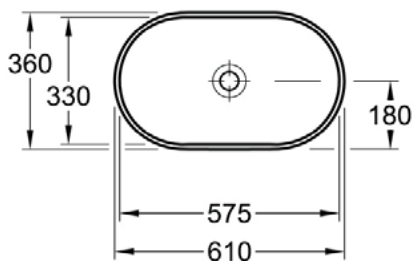

### SURFACE MOUNTED BASIN

PATERSON

NEW ZEALAND 1955

610 x 360mm  
Castanea pattern

Product Code: 4110 60 3R

<b>BRAND / MODEL</b>	Villeroy & Boch My Nature – Surface Mounted Basin
<b>FINISH</b>	Color: White ; Optional Castanea Pattern
<b>CODE</b>	4110 60 R1
<b>DIMENSIONS</b>	610mm x 360mm
<b>WARRANTY</b>	5 Years*