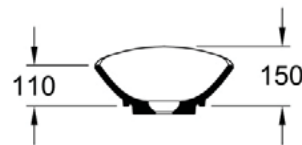

### SURFACE MOUNTED BASIN

PATERSON

NEW ZEALAND 1955

610 x 360mm  
Castanea pattern

Product Code: 4110 60 3R

<b>BRAND / MODEL</b>	Villeroy & Boch My Nature – Surface Mounted Basin
<b>FINISH</b>	Color: White ; Optional Castanea Pattern
<b>CODE</b>	4110 60 R1
<b>DIMENSIONS</b>	610mm x 360mm
<b>WARRANTY</b>	5 Years*