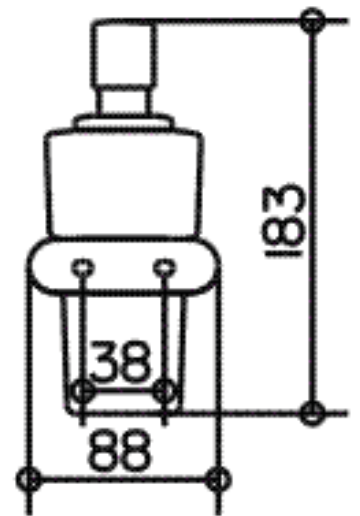

KEUCO

ELEGANCE

SOAP DISPENSER

BRAND/MODEL	Keuco Elegance - Soap Dispenser
CODE	1165301900
FINISHES/COLOUR	Crystal glass matte
SPECIFICATIONS	With holder and pump. Capacity: Approx 220ml