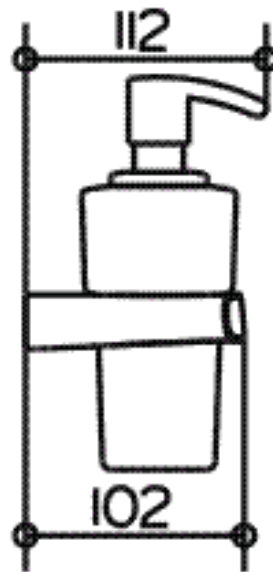

KEUCO

ELEGANCE

SOAP DISPENSER

BRAND/MODEL	Keuco Elegance - Soap Dispenser
CODE	1165301900
FINISHES/COLOUR	Crystal glass matte
SPECIFICATIONS	With holder and pump. Capacity: Approx 220ml