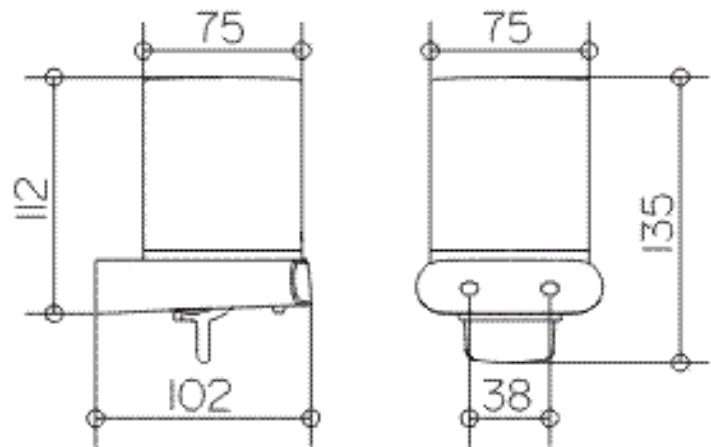

KEUCO

ELEGANCE

LOTION DISPENSER

<b>BRAND/MODEL</b>	Keuco Elegance – Lotion Dispenser
<b>CODE</b>	1165201900
<b>FINISHES/COLOUR</b>	Chrome-plated
<b>SPECIFICATIONS</b>	Crystal glass material with holder and pump for liquid soap. Capacity: approx. 180ml Dosage: approx. 0.5ml/stroke