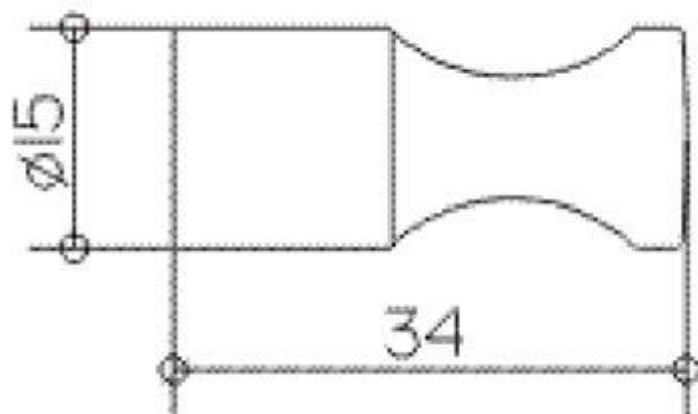

KEUCO

ELEGANCE

TOWEL HOOK

BRAND/MODEL	Keuco Moll – Towel Hook
CODE	11614010000
FINISHES/COLOUR	Chrome-plated