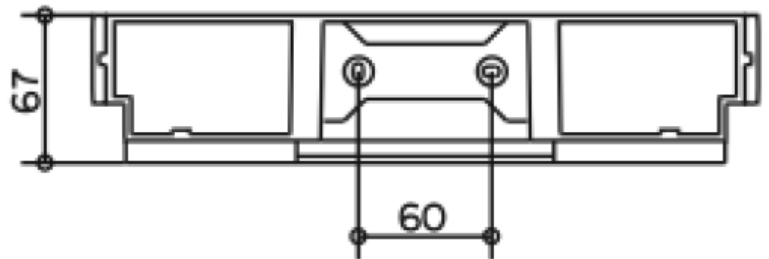

KEUCO

EDITION 11

SHOWER BASKET

BRAND / MODEL

Keuco Edition 11 – Shower Basket

CODE

11158010000