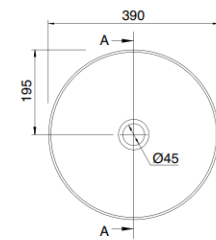

SCARABEO

GLAM

ROUND VESSEL BASIN

PATERSON

NEW ZEALAND 1955

BRAND / MODEL	Scarabeo Glam Vessel Basin – Round
FINISH	White
CODE	1807
WARRANTY	5 years ceramics
DIMENSIONS	390mm Diameter, 140mm Deep
WEIGHT	6.2 kg
MANUFACTURED	Made in Italy