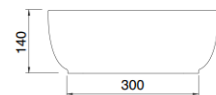

SCARABEO

GLAM

ROUND VESSEL BASIN

PATERSON

NEW ZEALAND 1955

BRAND / MODEL	Scarabeo Glam Vessel Basin – Round
FINISH	White
CODE	1807
WARRANTY	5 years ceramics
DIMENSIONS	390mm Diameter, 140mm Deep
WEIGHT	6.2 kg
MANUFACTURED	Made in Italy