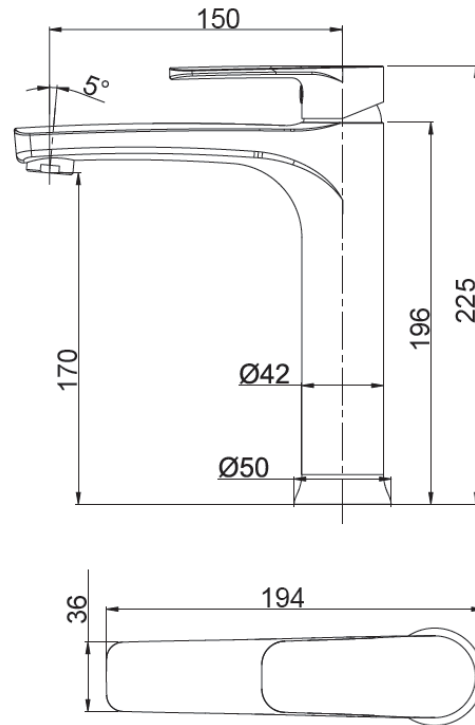

ARGENT

PACE RANGE

TALL BASIN MIXER

Description

Pace Tall Basin Mixer
WELS 5 Star / 6 Lpm

BM222604 Tall Basin Mixer - Chrome
BM222604MB Tall Basin Mixer - Matte Black

BRAND / MODEL	Argent Pace Range – Tall Basin Mixer
CODE	BM222604MB
SPECIFICATIONS	35mm European Ceramic Cartridge, Quality PEX Connection Hoses, Superior Flow Regulator
WELS RATING	5 Star / 6Lpm
WARRANTY	15 Year Replacement Warranty