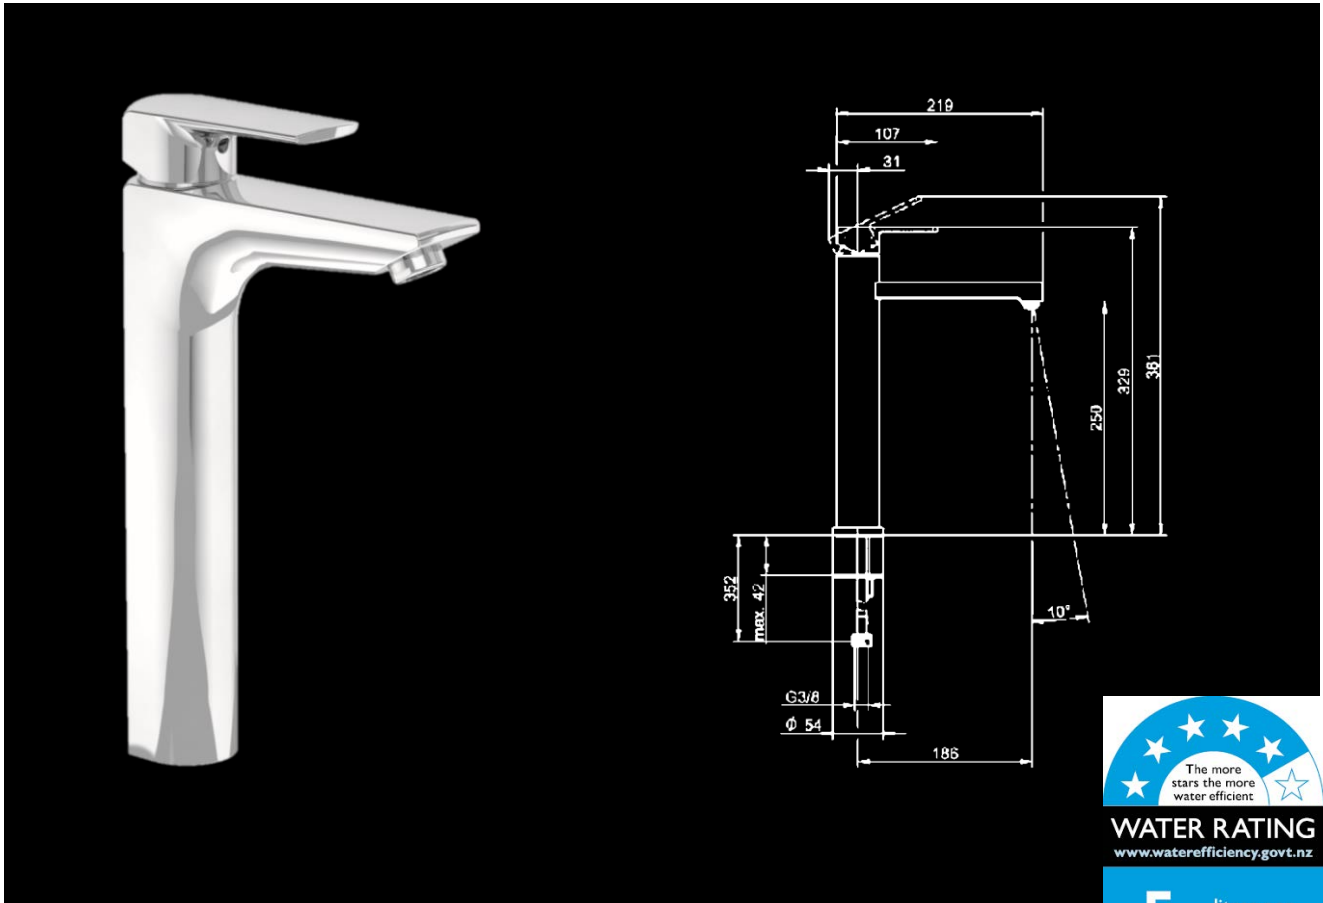

VILLEROY & BOCH

SUBWAY 2.0

CHROME PLATED VESSEL BASIN MIXER

BRAND / MODEL	Villeroy & Boch Subway 2.0 – Chrome Plated Vessel Basin Mixer
FINISH	Chrome
CODE	TVW10210611061
ADDITIONAL INFORMATION	Mains Pressure
WARRANTY	5 Years*
WELS RATING	5 Star