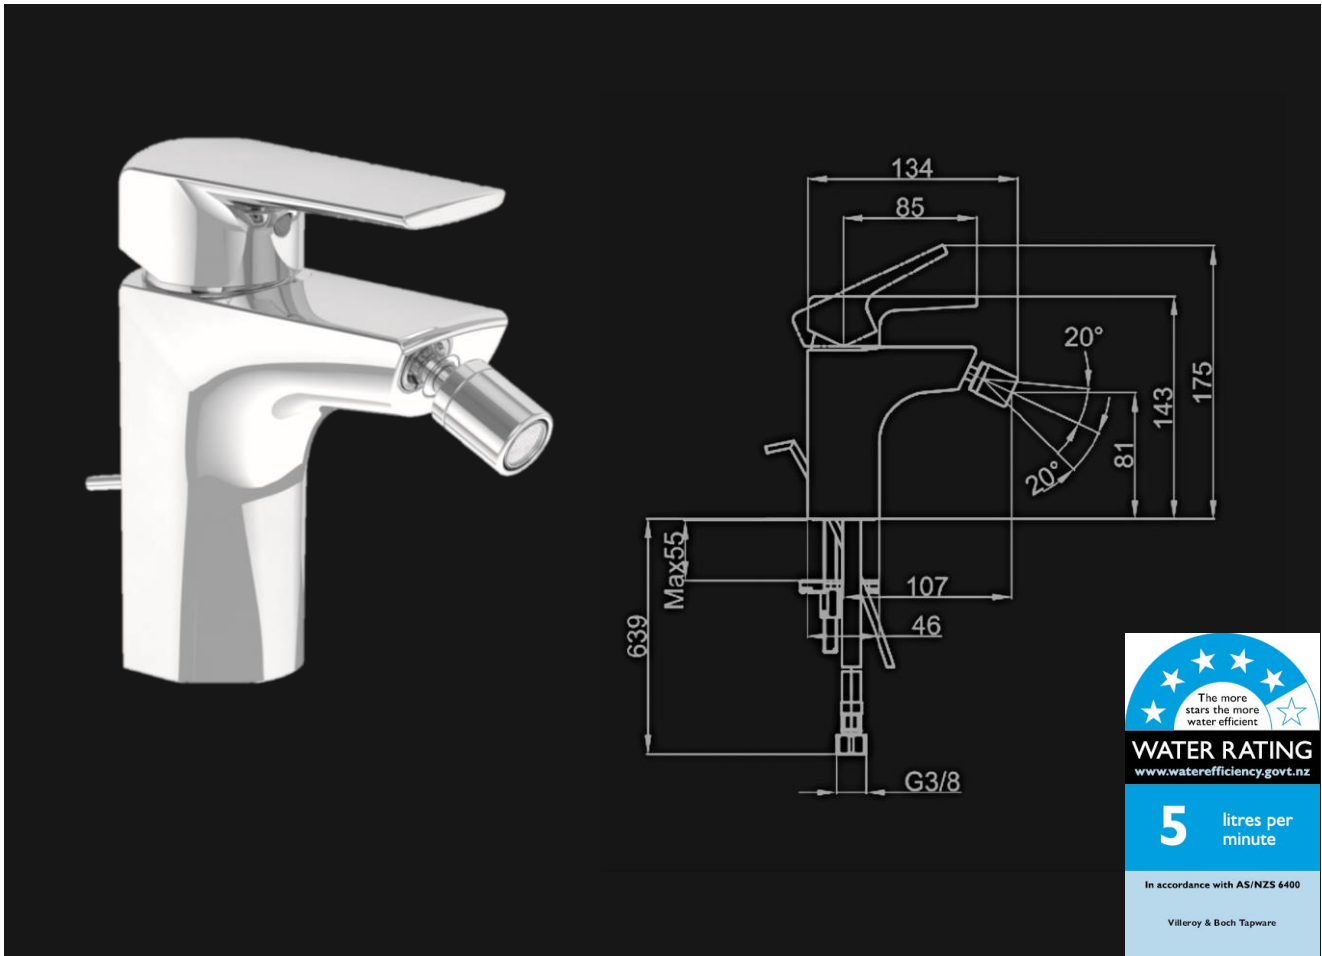

**VILLEROY & BOCH**

**SUBWAY 2.0**

**CHROME PLATED BIDET MIXER**

<b>BRAND / MODEL</b>	VilleroY & Boch Start – Wall Mounted Basin Mixer
<b>FINISH</b>	Chrome
<b>CODE</b>	TVB10220111061
<b>ADDITIONAL INFORMATION</b>	
<b>WARRANTY</b>	5 Years*
<b>WELS RATING</b>	5 Star WELS Rating