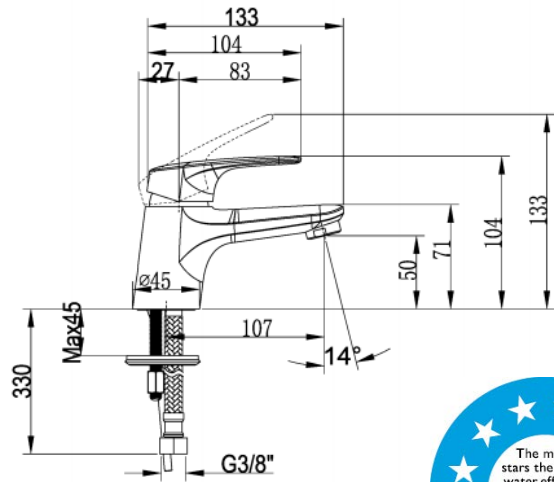

VILLEROY & BOCH

O.NOVO START

BASIN MIXER

BRAND / MODEL	VilleroY & Boch O.Novo Start – Single Lever Basin Mixer with Raised Base
FINISH	Polished Chrome
WATER FLOW	Max. 5 l/min
CARTRIDGE	35mm with ceramic disc
FAUCET HEIGHT	104mm
AERATOR HEIGHT	50mm
PROJECTION OF SPOUT	107mm
CLICK-CLACK POP-UP WASTE	Without
AERATOR	Smart Lime Cleaning (SLC), Pressure Compensating (PCA), M24 x 1 – male thread
FAUCET MATERIAL	Low Lead Brass
RED/BLUE INDEXING	On Lever
SUPPLY HOSES	2 x M10 x G 3/8" screw-in high pressure hoses
SALT SPRAY TEST	200 hours (according EN 248)
CODE	TWW10514311061

PRODUCT FEATURES

**Aqua
Smart**

Villeroy & Boch

Water saving through aerators.
Water flow is regulated to 5 l/min.

**Easy
Clean**

Villeroy & Boch

The taps and shower heads are
easily cleaned by the rubber on
the aerator and nozzle.