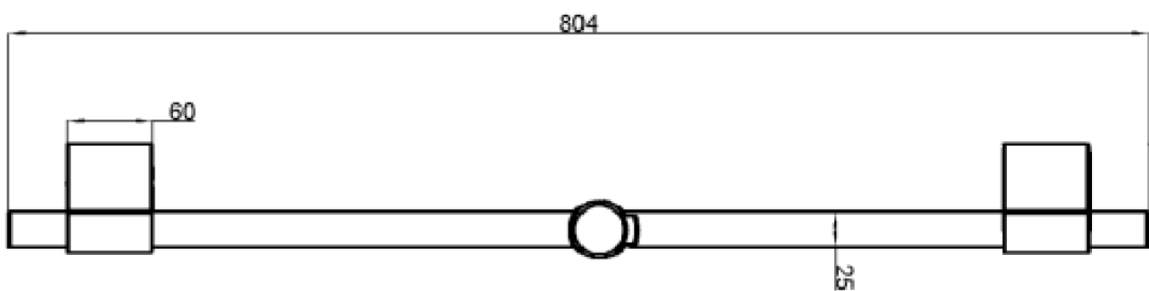

VILLEROY & BOCH

UNIVERSAL

SLIDE SHOWER RAIL

<b>BRAND / MODEL</b>	Villeroy & Boch Universal – Slide Shower Rail
<b>CODE</b>	TVC00046080061
<b>MATERIAL/COLOURS</b>	Stainless Steel: Chrome
<b>SPECIFICATIONS</b>	Slider pivots left and right, up & down. Adjustable slider position 90°
<b>DIMENSIONS</b>	Length of Bar: 800 mm
<b>WARRANTY</b>	5 Years*