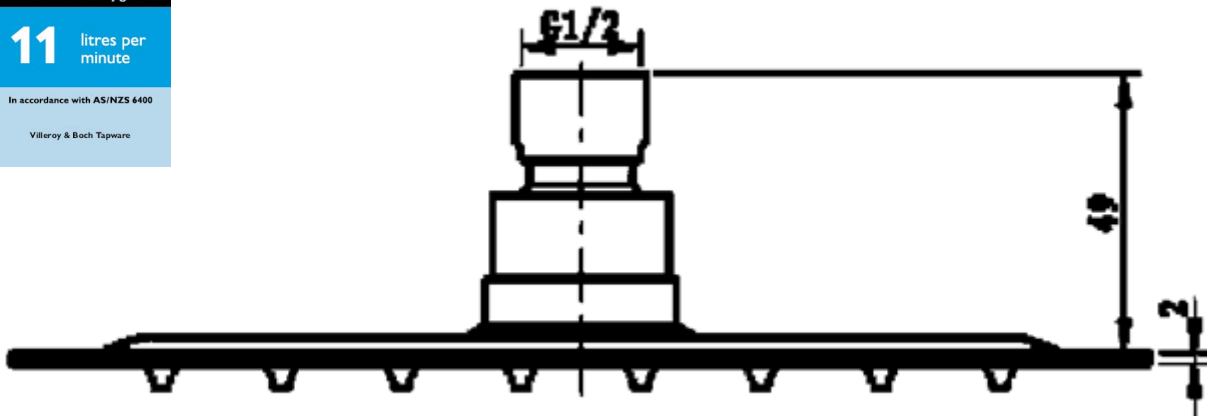

VILLEROY & BOCH

SQUARE SHOWERHEAD

BRAND/MODEL	Villeroy & Boch – Square Showerhead
CODE	TVC00040220061
FINISH/COLOUR	Chrome Plated
DIMENSIONS	200mm
WARRANTY	5 Years*
WELS RATING	2 Stars – 11.4 Lpm