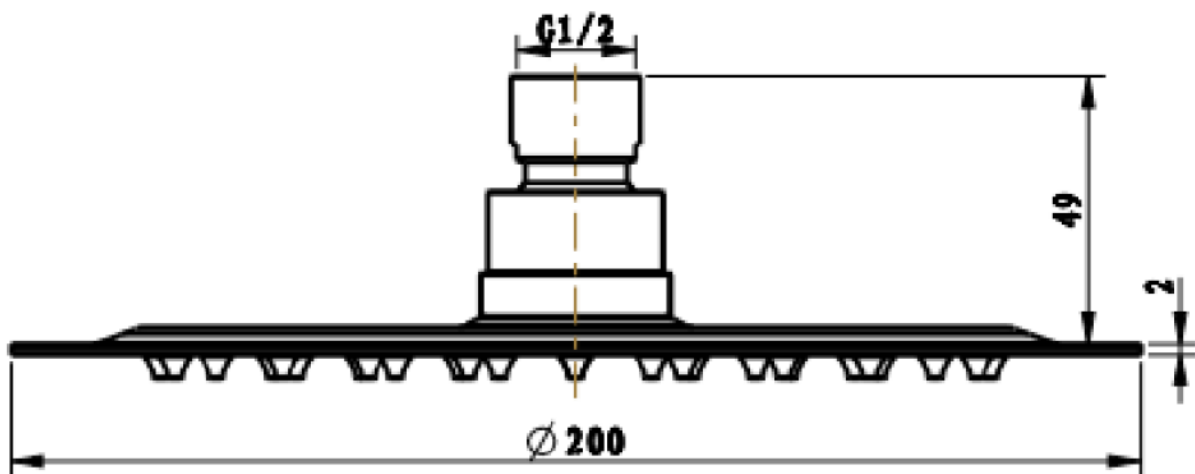

VILLEROY & BOCH

ROUND SHOWERHEAD

BRAND/MODEL	Villeroy & Boch – Round Showerhead
CODE	TVC000401200061
FINISH/COLOUR	Chrome Plated – Stainless Steel
DIMENSIONS	200mm , 2mm Thickness
WARRANTY	5 Years*
FLOW RATE AT 3 BAR	11.5 l/min