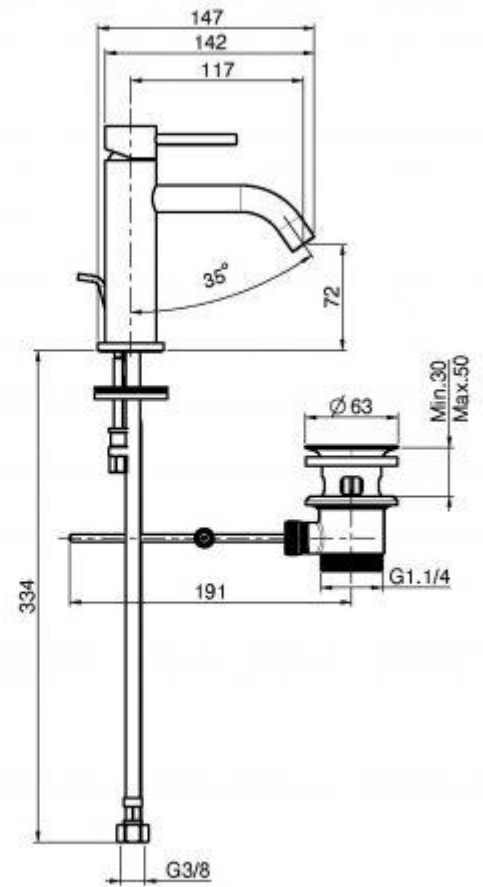

FIMA

SPILLO UP

BASIN MIXER - SHORT

PATERSON

NEW ZEALAND 1955

BRAND / MODEL	Fima Spillo Up – Basin Mixer Short
FINISH	Chrome, Brushed Nickel, Matt Black, Matt White
CODE	F3031XS
ADDITIONAL INFORMATION	152mm Without pop-up waste
WARRANTY	15 Years*
WELS RATING	5 Star WELS Rating ; Flow rate: 5 l/min