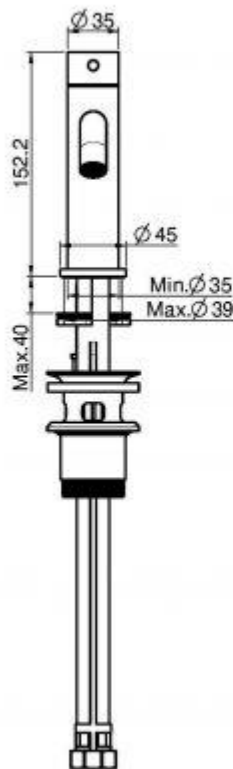

FIMA

SPILLO UP

BASIN MIXER - SHORT

PATERSON

NEW ZEALAND 1955

BRAND / MODEL	Fima Spillo Up – Basin Mixer Short
FINISH	Chrome, Brushed Nickel, Matt Black, Matt White
CODE	F3031XS
ADDITIONAL INFORMATION	152mm Without pop-up waste
WARRANTY	15 Years*
WELS RATING	5 Star WELS Rating ; Flow rate: 5 l/min