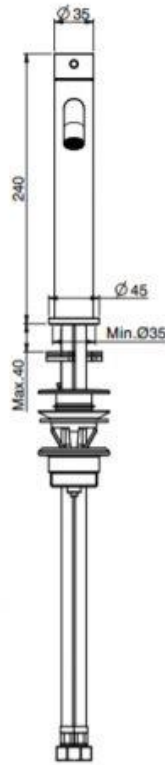

FIMA

SPILLO UP

BASIN MIXER - MEDIUM

PATERSON

NEW ZEALAND 1955

BRAND / MODEL	Fima Spillo Up – Basin Mixer Medium
FINISH	Chrome, Brushed Nickel, Matt Black, Matt White
CODE	F3031LXS
ADDITIONAL INFORMATION	240mm Without pop-up waste
WELS RATING	5 Star WELS Rating ; Flow rate: 5 l/min