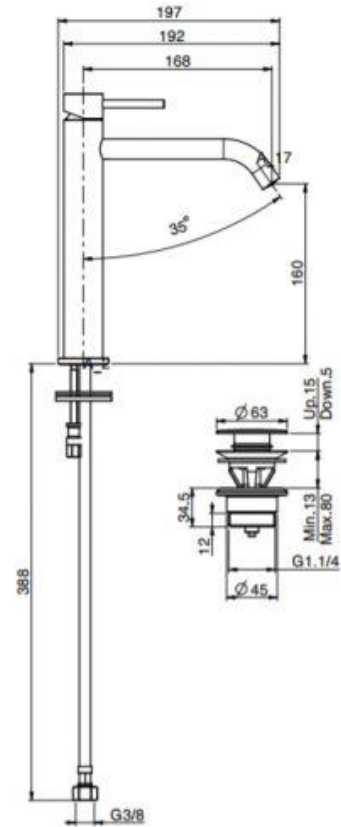

FIMA

SPILLO UP

BASIN MIXER - MEDIUM

PATERSON

NEW ZEALAND 1955

BRAND / MODEL	Fima Spillo Up – Basin Mixer Medium
FINISH	Chrome, Brushed Nickel, Matt Black, Matt White
CODE	F3031LXS
ADDITIONAL INFORMATION	240mm Without pop-up waste
WELS RATING	5 Star WELS Rating ; Flow rate: 5 l/min