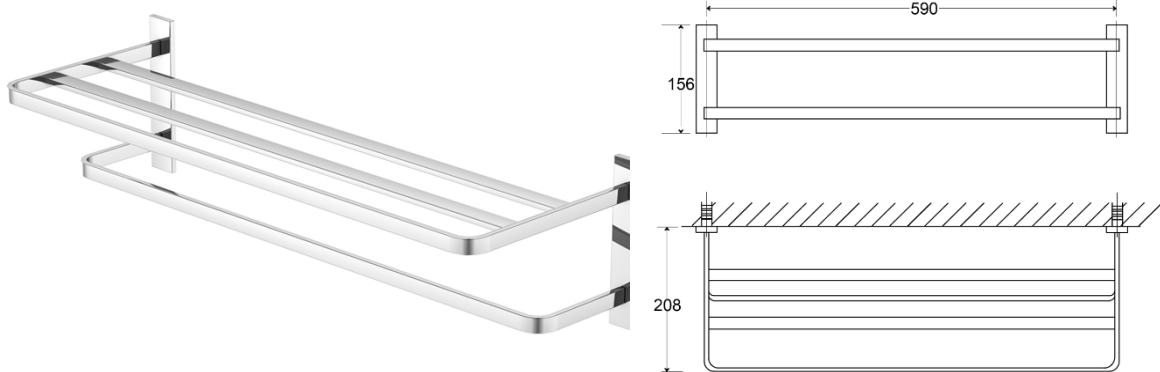

STEINBERG

FOUR FIFTY SERIES

TOWEL RACK

PATERSON

NEW ZEALAND 1955

| | |
|----------------------|--------------------------------------|
| BRAND / MODEL | 450 SERIES TOWEL RACK 590mm x 280 mm |
| FINISH | Chrome |
| CODE | 450 2750 |