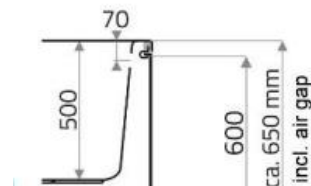

GALATEA

SUN BATH

BACK TO THE WALL FREE STANDING BATH

PATERSON

NEW ZEALAND 1955

Floor dimension:

Lying dimension:

BRAND / MODEL	GALATEA BTW FREESTANDING BATH WITH BLUETOOTH
FINISH	WHITE SANITARY ACRYLIC
CODE	S180-80V
SET OUT	WASTE AND OVERFLOW IN CENTRE
EXTRAS	BLUETOOTH SOUND SYSTEM
DIMENSIONS	1800L x 800W x 500H
CAPACITY	299 LITRES (EXCLUDING PERSONS)