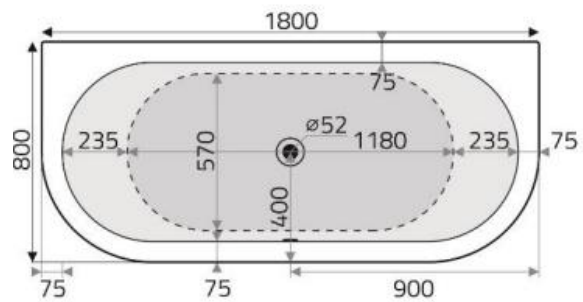

GALATEA

SUN BATH

BACK TO THE WALL FREE STANDING BATH

PATERSON

NEW ZEALAND 1955

Floor dimension:

Lying dimension:

BRAND / MODEL	GALATEA BTW FREESTANDING BATH WITH BLUETOOTH
FINISH	WHITE SANITARY ACRYLIC
CODE	S180-80V
SET OUT	WASTE AND OVERFLOW IN CENTRE
EXTRAS	BLUETOOTH SOUND SYSTEM
DIMENSIONS	1800L x 800W x 500H
CAPACITY	299 LITRES (EXCLUDING PERSONS)