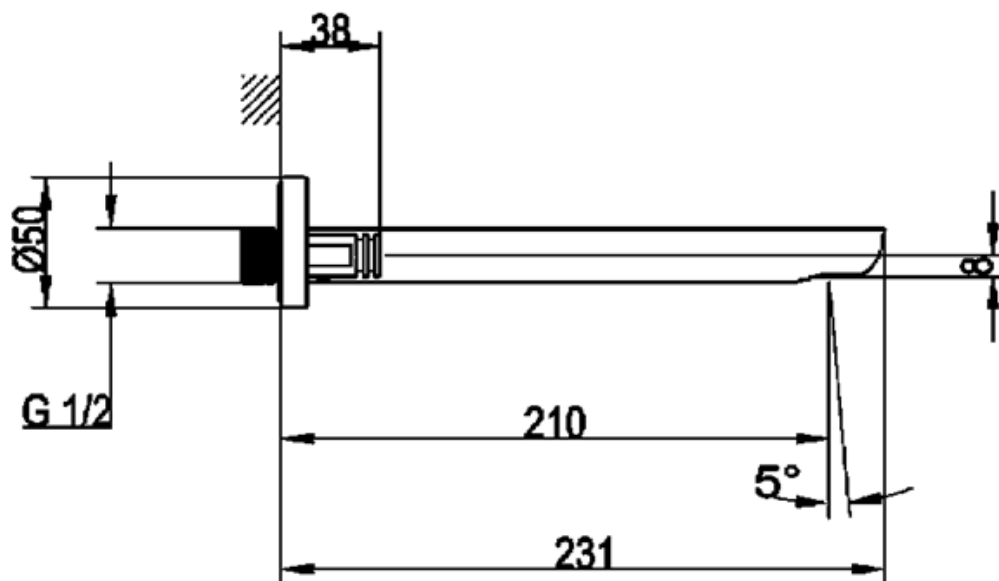

VILLEROY & BOCH

O.NOVO

BATH SPOUT

BRAND / MODEL	Villero & Boch O.novo – Chrome Plated Bath Spout 210mm
CODE	TVT10450500061
WARRANTY	5 Years*