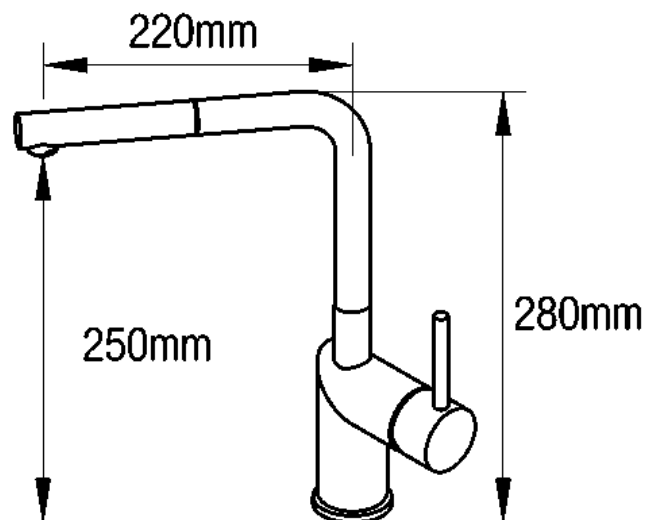

NIVITO

EXTENDED

STAINLESS PULL OUT SPRAY KITCHEN MIXER

PATERSON

NEW ZEALAND 1955

BRAND / MODEL	Nivito Extended – Brushed Stainless Steel Pull Out Spray Kitchen Mixer
CODE	EX-400
WARRANTY	10 Year surface finish warranty; 3 Year warranty on cartridge, hoses, aerator, etc.
WELS RATING	0 Stars – Not Water Efficient