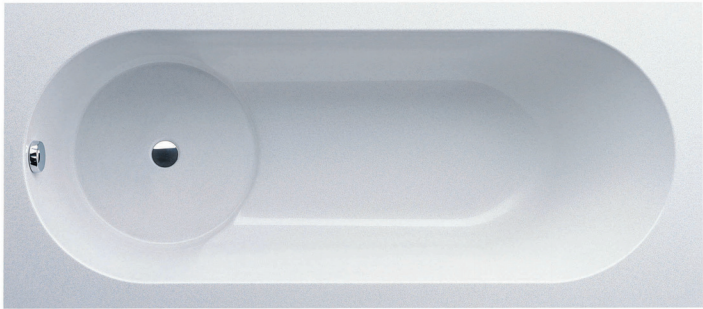

Libra
Bathtub 1800 x 800mm

Quaryl by Villeroy & Boch	10yr WARRANTY	SPECIFIER'S PRODUCT SHEET
-------------------------------------	-------------------------	-------------------------------------

Product Details

Specifications: Includes chrome waste & overflow combination
175 litres capacity

Product Code: BQ180LIB

Libra is made from QUARYL which is composed of a fusion of acrylic with quartz filling. This synthetic material is a solid colour throughout that allows a realisation of shapes, lines & designs previously thought impossible.

For example this special material allows much steeper bath walls, meaning that even with modest outside dimensions, there is still room to stretch out inside.

QUARYL has the benefits of sound-deadening & anti-slip features. It is also dimensionally stable with a uniformity of material that ensures a solid, brilliantly glossy surface, pleasant, solid & warm to touch.