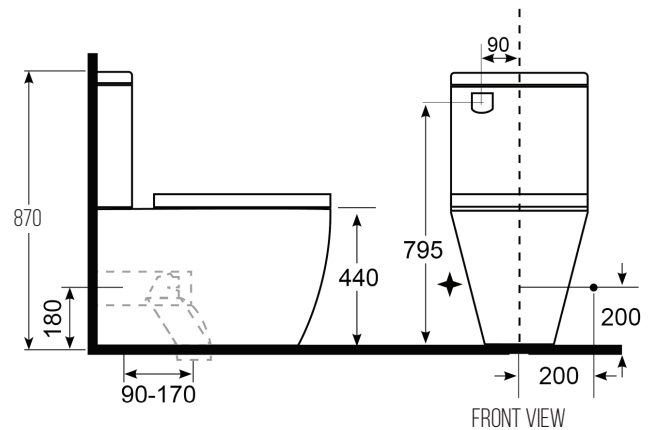

## BACK TO WALL TOILET

### COMFORT HEIGHT

PATERSON

NEW ZEALAND 1955

<b>PRODUCT INFO</b>	Contemporary styled, raised height comfort pan.
	Clean flush. Semi slim, soft close seat. Bottom (left or right) or rear entry.
<b>FINISH</b>	White
<b>CODE</b>	A-9069
<b>SET OUT</b>	P and S trap (90 - 170mm)
<b>OPTIONAL SET OUT</b>	S trap 180-220mm (8701W). Additional cost.
<b>WARRANTY</b>	5 years ceramics / 2 years seats / 2 years valves
<b>WELS RATING</b>	4 Star / 4.5 / 3L