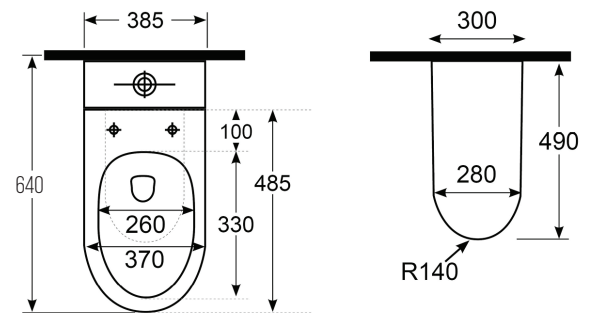

## BACK TO WALL TOILET

### COMFORT HEIGHT

PATERSON

NEW ZEALAND 1955

<b>PRODUCT INFO</b>	Contemporary styled, raised height comfort pan.
	Clean flush. Semi slim, soft close seat. Bottom (left or right) or rear entry.
<b>FINISH</b>	White
<b>CODE</b>	A-9069
<b>SET OUT</b>	P and S trap (90 - 170mm)
<b>OPTIONAL SET OUT</b>	S trap 180-220mm (8701W). Additional cost.
<b>WARRANTY</b>	5 years ceramics / 2 years seats / 2 years valves
<b>WELS RATING</b>	4 Star / 4.5 / 3L