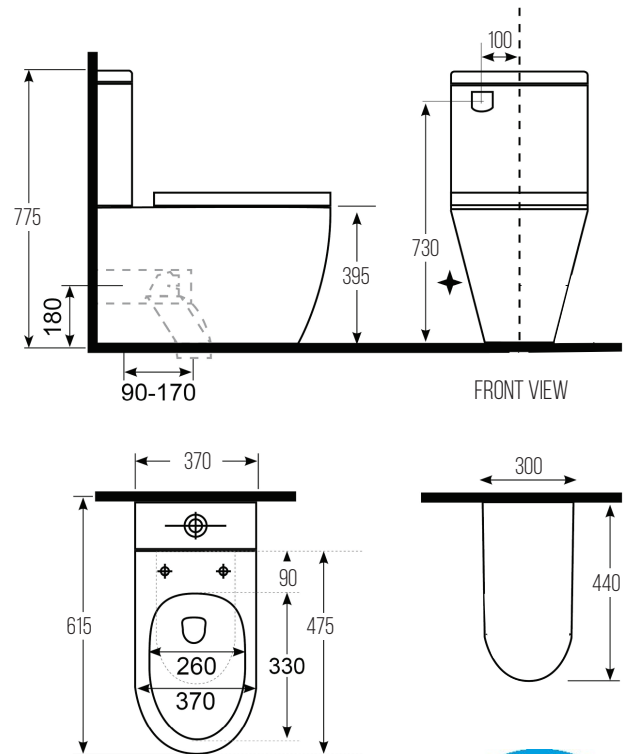

ARGENT

KRONA

BACK TO WALL TOILET

PATERSON

NEW ZEALAND 1955

PRODUCT NAME	Argent Krona - Back to Wall Toilet
SPECIFICATIONS	Clean flush. Semi slim, soft close seat. Bottom (left or right) or rear entry.
FINISH	White
CODE	A-9057
SET OUT	P and S trap (90 - 160mm)
OPTIONAL SET OUT	S trap 180-220mm (8701W). Additional cost.
WARRANTY	5 years ceramics / 2 years seats / 2 years valves
WELS RATING	4 Star / 4.5 / 3L