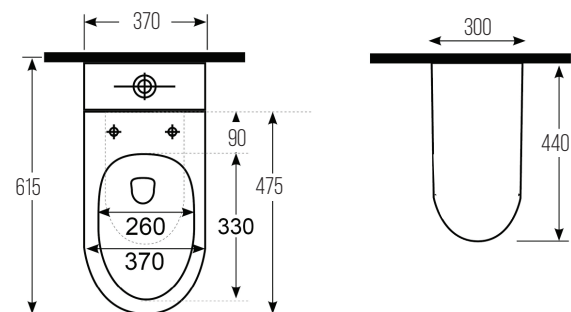

ARGENT KRONA

BACK TO WALL TOILET

PATERSON

NEW ZEALAND 1955

PRODUCT INFO	Relaxed, smooth lines.
	Clean flush. Semi slim, soft close seat. Bottom (left or right) or rear entry.
FINISH	White
CODE	A-9057
SET OUT	P and S trap (90 - 160mm)
OPTIONAL SET OUT	S trap 180-220mm (8701W). Additional cost.
WARRANTY	5 years ceramics / 2 years seats / 2 years valves
WELS RATING	4 Star / 4.5 / 3L