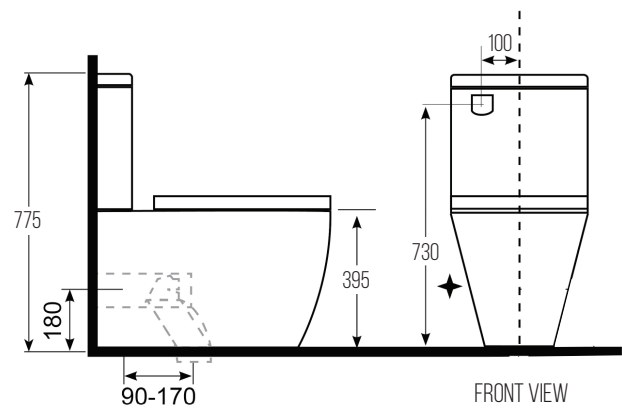

ARGENT KRONA

BACK TO WALL TOILET

PATERSON

NEW ZEALAND 1955

PRODUCT INFO	Relaxed, smooth lines.
	Clean flush. Semi slim, soft close seat. Bottom (left or right) or rear entry.
FINISH	White
CODE	A-9057
SET OUT	P and S trap (90 - 160mm)
OPTIONAL SET OUT	S trap 180-220mm (8701W). Additional cost.
WARRANTY	5 years ceramics / 2 years seats / 2 years valves
WELS RATING	4 Star / 4.5 / 3L