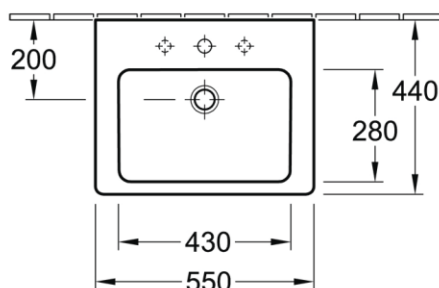

VILLEROY & BOCH

SUBWAY 2.0

WASHBASIN

PATERSON

NEW ZEALAND 1955

BRAND / MODEL	Villeroy & Boch Subway 2.0 – Washbasin
CODE	7113 55 01
DIMENSIONS	550mm x 470mm
ADDITIONAL INFORMATION	Pedestal Product Code: 5243 00 01 ; Optional Extra Trap Cover Product Code: 5244 00 01
WARRANTY	5 Years*