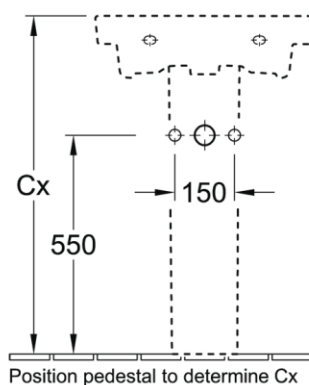

VILLEROY & BOCH

SUBWAY 2.0

WASHBASIN

PATERSON

NEW ZEALAND 1955

BRAND / MODEL	Villeroy & Boch Subway 2.0 – Washbasin
CODE	7113 55 01
DIMENSIONS	550mm x 470mm
ADDITIONAL INFORMATION	Pedestal Product Code: 5243 00 01 ; Optional Extra Trap Cover Product Code: 5244 00 01
WARRANTY	5 Years*