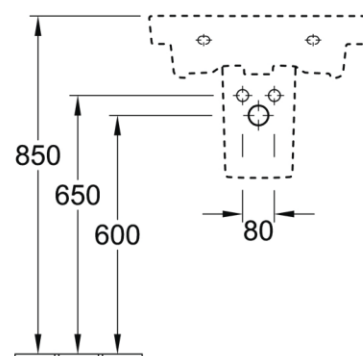

VILLEROY & BOCH

SUBWAY 2.0

WASHBASIN

PATERSON

NEW ZEALAND 1955

BRAND / MODEL	Villeroy & Boch Subway 2.0 – Washbasin
CODE	7113 55 01
DIMENSIONS	550mm x 470mm
ADDITIONAL INFORMATION	Pedestal Product Code: 5243 00 01 ; Optional Extra Trap Cover Product Code: 5244 00 01
WARRANTY	5 Years*