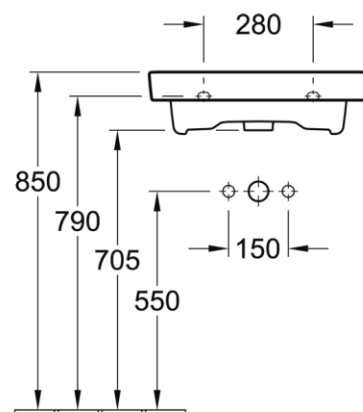

VILLEROY & BOCH

SUBWAY 2.0

WASHBASIN

PATERSON

NEW ZEALAND 1955

BRAND / MODEL	Villeroy & Boch Subway 2.0 – Washbasin
CODE	7113 55 01
DIMENSIONS	550mm x 470mm
ADDITIONAL INFORMATION	Pedestal Product Code: 5243 00 01 ; Optional Extra Trap Cover Product Code: 5244 00 01
WARRANTY	5 Years*