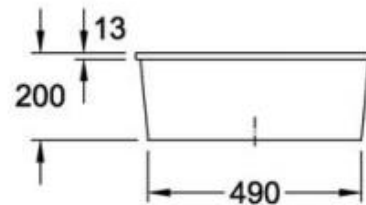

VILLEROY & BOCH

CISTERNA 60C

CERAMIC KITCHEN SINK

PATERSON

NEW ZEALAND 1955

BRAND / MODEL	Villeroy & Boch Cisterna 60C – Ceramic Kitchen Sink
CODE	6706 01 R1
FINISH	Colour white with ceramic plus easy clean
SPECIFICATIONS	Under Mount Bowl ; Includes waste basket strainer
DIMENSIONS	550 x 440 x 200mm deep ; 90mm hole
WARRANTY	5 Year Warranty*