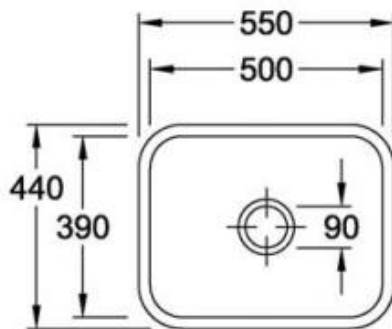

VILLEROY & BOCH

CISTERNA 60C

CERAMIC KITCHEN SINK

PATERSON

NEW ZEALAND 1955

BRAND / MODEL	Villeroy & Boch Cisterna 60C – Ceramic Kitchen Sink
CODE	6706 01 R1
FINISH	Colour white with ceramic plus easy clean
SPECIFICATIONS	Under Mount Bowl ; Includes waste basket strainer
DIMENSIONS	550 x 440 x 200mm deep ; 90mm hole
WARRANTY	5 Year Warranty*