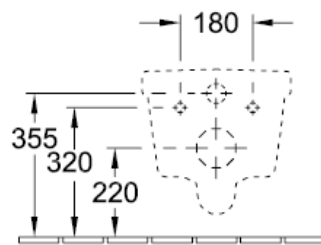

VILLEROY & BOCH

ARCHITECTURA

WALL-MOUNTED TOILET

5684R0

BRAND / MODEL	Villeroy & Boch Architectura – Wall-Mounted Toilet
CODE	5684C
SPECIFICATIONS	Rimless; DirectFlush; Sanitary porcelain; wall-mounted; not suitable for installation with flush valves; Leed: 4 with water-saving AQUAREDUCT®
DIMENSIONS	370 x 530mm
WEIGHT	20.3kg
WELS RATING	4 Stars; 4.5L/Full Flush ; 3L/Half Flush