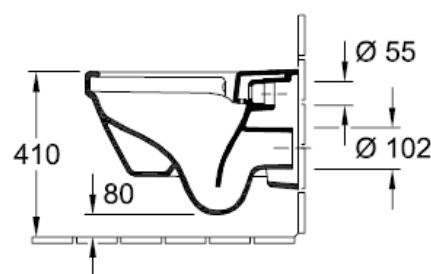

VILLEROY & BOCH

ARCHITECTURA

WALL-MOUNTED TOILET

5684R0

BRAND / MODEL	Villeroy & Boch Architectura – Wall-Mounted Toilet
CODE	5684C
SPECIFICATIONS	Rimless; DirectFlush; Sanitary porcelain; wall-mounted; not suitable for installation with flush valves; Leed: 4 with water-saving AQUAREDUCT®
DIMENSIONS	370 x 530mm
WEIGHT	20.3kg
WELS RATING	4 Stars; 4.5L/Full Flush ; 3L/Half Flush