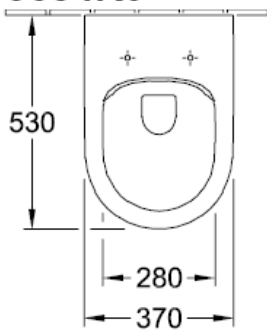

VILLEROY & BOCH

ARCHITECTURA

WALL-MOUNTED TOILET

5684R0

BRAND / MODEL	Villeroy & Boch Architectura – Wall-Mounted Toilet
CODE	5684C
SPECIFICATIONS	Rimless; DirectFlush; Sanitary porcelain; wall-mounted; not suitable for installation with flush valves; Leed: 4 with water-saving AQUAREDUCT®
DIMENSIONS	370 x 530mm
WEIGHT	20.3kg
WELS RATING	4 Stars; 4.5L/Full Flush ; 3L/Half Flush