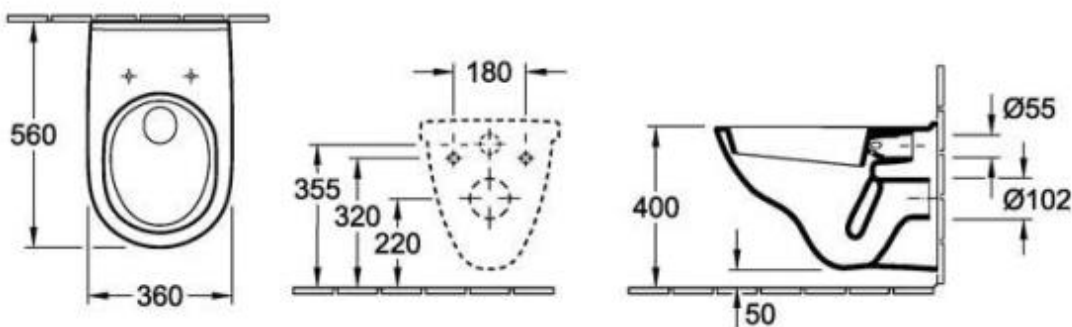

VILLEROY & BOCH

O.NOVO

WALL HUNG PAN

BRAND / MODEL	Villeroy & Boch O.novo – Wall Hung Pan
CODE	5660C
SPECIFICATIONS	Soft Close Seat
WELLS RATING	3 Stars – 6 Litres per full flush, 3 Litres per half flush
WARRANTY	5 Years*