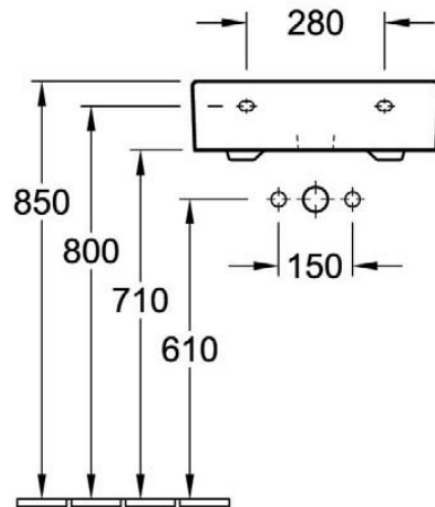

### WALL BASIN

PATERSON

NEW ZEALAND 1955

X90042  
Square Bottle Trap  
Chrome

X90041  
Minimal Bottle Trap  
Chrome

X90043  
Click Clack Waste  
Chrome

<b>BRAND / MODEL</b>	Villeroy & Boch Memento – Wall Basin
<b>CODE</b>	5133 50 01
<b>SPECIFICATIONS</b>	500 x 420mm with overflow. Optional towel rail available.
<b>ADDITIONAL INFORMATION</b>	Product Codes: Basin – 5133 50 01 ; Chrome Towel Rail – 8749 37 D7 ; Also available in black – 5133 50 S0
<b>WARRANTY</b>	5 Years*