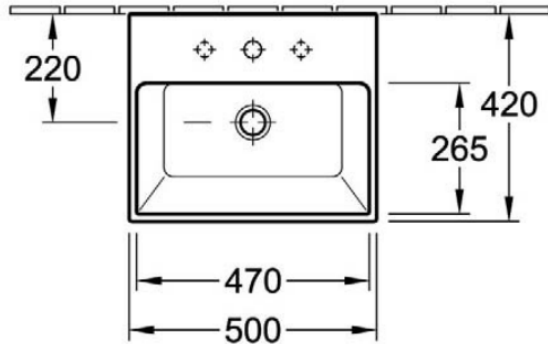

### WALL BASIN

PATERSON

NEW ZEALAND 1955

X90042  
Square Bottle Trap  
Chrome

X90041  
Minimal Bottle Trap  
Chrome

X90043  
Click Clack Waste  
Chrome

<b>BRAND / MODEL</b>	Villeroy & Boch Memento – Wall Basin
<b>CODE</b>	5133 50 01
<b>SPECIFICATIONS</b>	500 x 420mm with overflow. Optional towel rail available.
<b>ADDITIONAL INFORMATION</b>	Product Codes: Basin – 5133 50 01 ; Chrome Towel Rail – 8749 37 D7 ; Also available in black – 5133 50 S0
<b>WARRANTY</b>	5 Years*